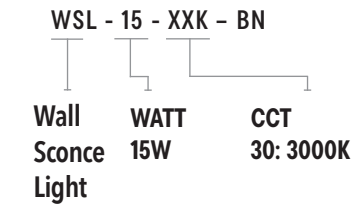

PRODUCT CODES

FEATURES

- Elegant and energy efficient design
- Brushed nickel trim finish
- Input voltage 120V AC
- Dimmable with most ELV dimmers
- 50,000 hours life
- Suitable for damp location
- cETLus listed
- Easy installation
- Maintenance free
- Even light distribution
- 5 years warranty

APPLICATIONS

- Hallways
- Lobbies
- Banquet halls
- Retail
- Restaurants

DIAGRAM

SPECIFICATIONS

Product Code		WSL-15-XXX-BN
Electrical	Input Voltage	120V AC
	Power Consumption	15W
Specs	Colour Temperature	3000K
	CRI	80+
	Lumen Output	1600LM
	Dimmable	Yes (with most ELV dimmers)
	Beam Angle	N/A
LED	Type	N/A
	Life Span	50,000 Hours
Design	Dimensions (Inches)	9.45 x 10.63"
	Dimensions (Millimeters)	240.03 x 270mm
	Finish Colour / Trims	Brushed Nickel
	Product Material	N/A
	Operating Temperature	N/A
	Approved Location	Indoor
	Mounting	Wall
Warranty	5 years	
Approvals	cETLus and Energy Star	