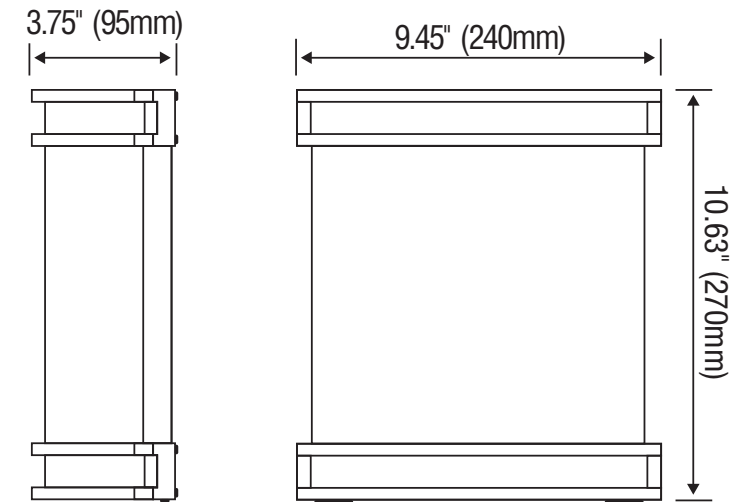

APPLICATIONS

- Hallways
- Lobbies
- Banquet halls
- Retail
- Restaurants

DIAGRAM

SPECIFICATIONS

Product Code		WSL-15-XXX-BN
Electrical	Input Voltage	120V AC
	Power Consumption	15W
Specs	Colour Temperature	3000K
	CRI	80+
	Lumen Output	1600LM
	Dimmable	Yes (with most ELV dimmers)
	Beam Angle	N/A
LED	Type	N/A
	Life Span	50,000 Hours
Design	Dimensions (Inches)	9.45 x 10.63"
	Dimensions (Millimeters)	240.03 x 270mm
	Finish Colour / Trims	Brushed Nickel
	Product Material	N/A
	Operating Temperature	N/A
	Approved Location	Indoor
	Mounting	Wall
Warranty	5 years	
Approvals	cETLus and Energy Star	