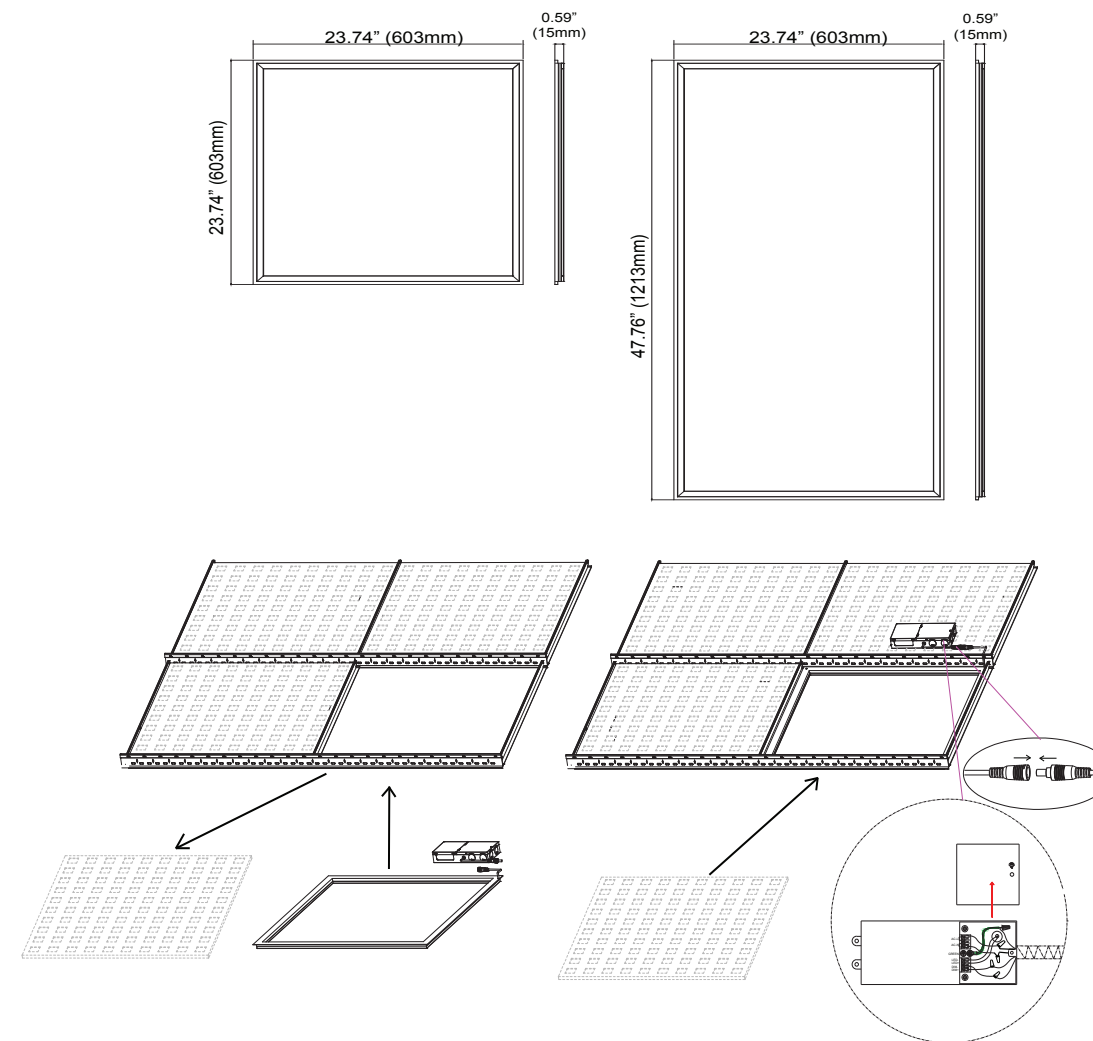

SPECIFICATIONS

Product Code		TLE-2X2-K40-3065	TLE-2X4-K60-3065
Electrical	Input Voltage	100-277V AC	
	Power Consumption	20/30/40W Adjustable	40/50/60W Adjustable
Specs	Colour Temperature	3000/3500/4000/5000/6500K	
	CRI	80+	
	Lumen Output	2500-5000LM	5000-7500LM
	Efficacy (LM/W)	N/A	
	Dimmable	0-10V Dimming	
	Beam Angle	120°	
LED	Type	N/A	
	Life Span	50,000 Hours	
Design	Dimensions (Inches)	23.74 x 23.74 x 0.59"	23.74 x 47.76 x 0.59"
	Dimensions (Millimeters)	603 x 603 x 15mm	603 x 1213 x 15mm
	Finish	N/A	
	Housing Material	6063-T5	
	Operating Temperature	-20°-45°C	
	Approved Location	Dry	
Warranty	5 years		
Approvals	cETLus and DLC Premium		

PRODUCT CODES

TLE - 2X2 - K40 - 3065
TLE - 2X4 - K60 - 3065

SIZE WATTS

DIAGRAM

ACCESSORIES

- | | | |
|---|---|---|
| | | |
| TLE-DM
Driver mount bracket (for mounting the bracket to the T-BAR) | TLE-MC
Mounting clips (for fixture wire suspension) | ELP14-2060-UNV
Emergency Driver (sold separately) |

NOTES:

- TLE-EX-CCT-10: T-LED CCT Edge Light Extension Cord. 10ft is available.
- Driver mount bracket (TLE-DM), and mounting clips (TLE-MC) are available (sold separately). Please check your local building codes, if these accessories.