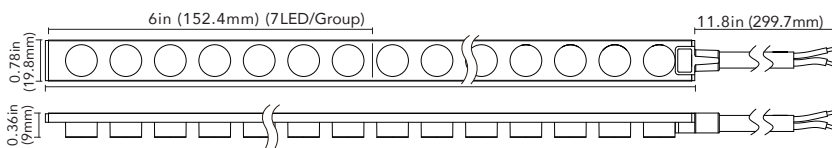

FEATURES

- Safe 24V DC operation
- Low power consumption: 5.8W/FT
- Suitable for indoor and outdoor use
- Beam angle: 30°
- Available in 2700K, 3000K, 4000K color temperatures
- Dimmable with dimmable drivers
- Field cuttable every 6". Custom cuts available.
- Long life 30, 000 hours
- cULus certified for wet locations
- 3 year limited warranty

APPLICATIONS

- Architectural lighting
- Signage
- Landscape lighting
- Exterior/interior commercial

DIMENSIONAL DIAGRAM

LED Wall Washer

EASY INSTALLATION

Field cuttable every 6". Custom lengths available.

ELECTRICAL