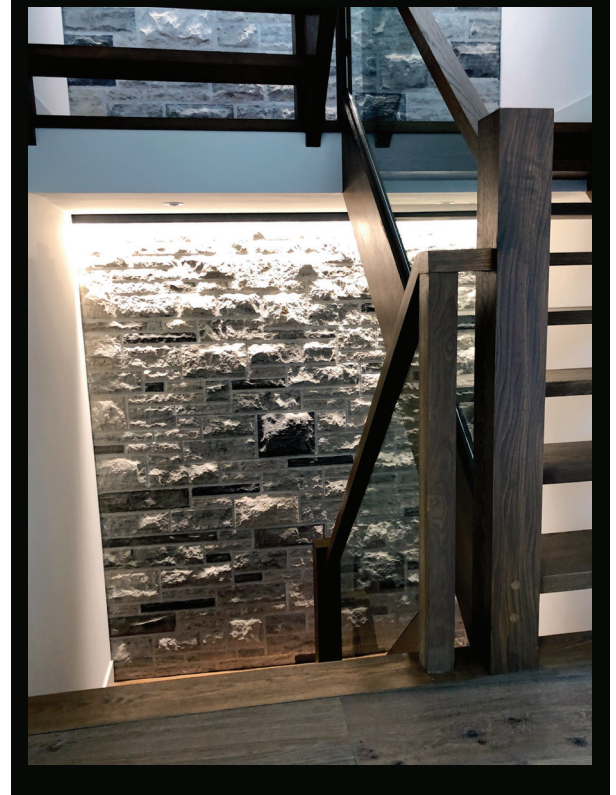

LED Wall Washer

NSL
NATIONAL SPECIALTY LIGHTING
YOUR TRUSTED LIGHTING PARTNER

Sleek, powerful and efficient

The LED Wall Washer is the ideal solution for architectural, signage and landscape lighting applications.

FEATURES

- Safe 24V DC operation
- Low power consumption: 5.8W/FT
- Suitable for indoor and outdoor use
- Beam angle: 30°
- Available in 2700K, 3000K, 4000K color temperatures
- Dimmable with dimmable drivers
- Field cuttable every 6". Custom cuts available.
- Long life 30, 000 hours
- cULus certified for wet locations
- 3 year limited warranty

APPLICATIONS

- Architectural lighting
- Signage
- Landscape lighting
- Exterior/interior commercial

DIMENSIONAL DIAGRAM