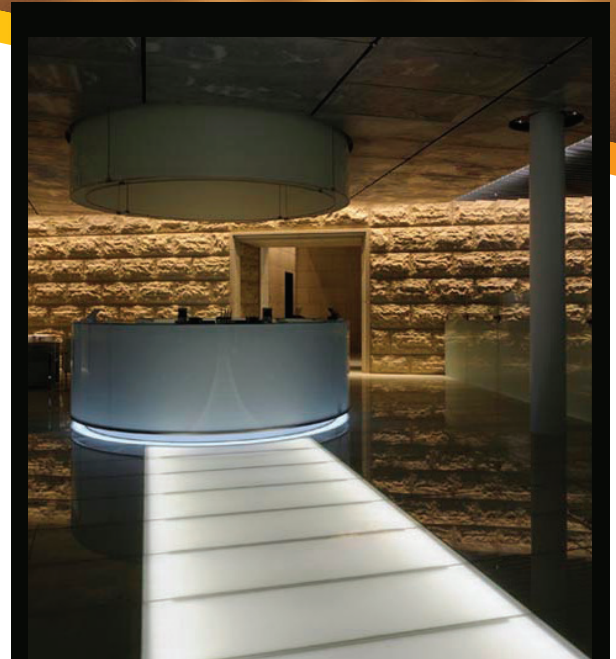

LED Wall Washer

NSL
NATIONAL SPECIALTY LIGHTING
YOUR TRUSTED LIGHTING PARTNER

Sleek, powerful and efficient

The LED Wall Washer is the ideal solution for architectural, signage and landscape lighting applications.

FEATURES

- Safe 24V DC operation
- Low power consumption: 5.8W/FT
- Suitable for indoor and outdoor use
- Beam angle: 30°
- Available in 2700K, 3000K, 4000K color temperatures
- Dimmable with dimmable drivers
- Field cuttable every 6". Custom cuts available.
- Long life 30, 000 hours
- cULus certified for wet locations
- 3 year limited warranty

APPLICATIONS

- Architectural lighting
- Signage
- Landscape lighting
- Exterior/interior commercial

DIMENSIONAL DIAGRAM

LED Wall Washer

EASY INSTALLATION

Field cuttable every 6". Custom lengths available.

ELECTRICAL