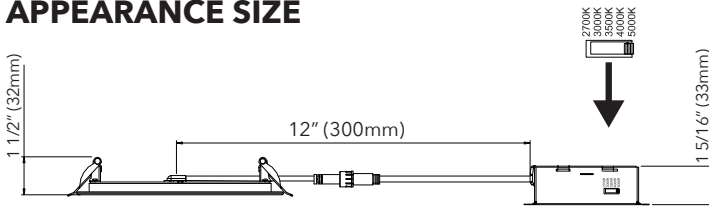

5 Year Warranty. See full warranty details at www.nslusa.com.

SIZES

Available in 4" and 6" sizes.

APPEARANCE SIZE

4"
D1=81mm (3")
D2=127mm (5")
H=11.5mm (1/2")

6"
D1=126mm (5")
D2=175mm (7")
H=11.5mm (1/2")