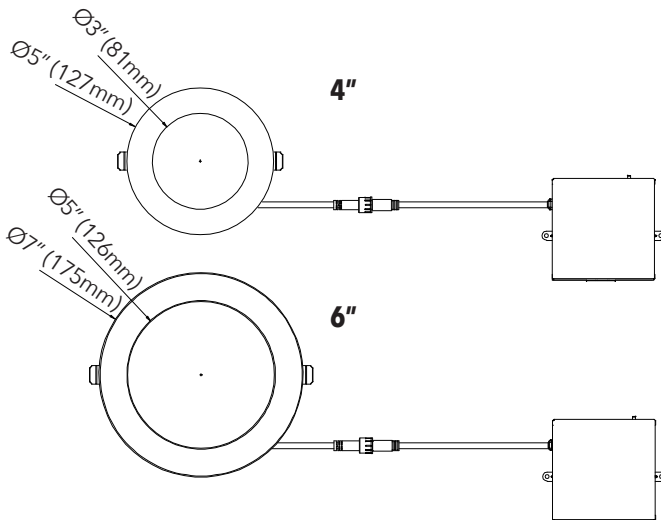

5 Year Warranty. See full warranty details at www.nslusa.com.

SIZES

Available in 4" and 6" sizes.

APPEARANCE SIZE

4"
D1=81mm (3")
D2=127mm (5")
H=11.5mm (1/2")

6"
D1=126mm (5")
D2=175mm (7")
H=11.5mm (1/2")

SPECIFICATIONS

Product Code	DL-FR-5CCT-4-WH DL-FR-5CCT-6-WH
Color Temperature	5-position switch for color temperature adjustment 2700K / 3000K / 3500K / 4000K / 5000K
Input Voltage	120V AC
Output Power (W)	12/15W
Lumens	800/1100LM (size and CCT dependant)
CRI	90+
Life Span (hours)	50,000
Dimmable	with TRIAC dimmers
Beam Angle	120°
Limited Warranty	5 years
Approvals	cETLus, Energy Star