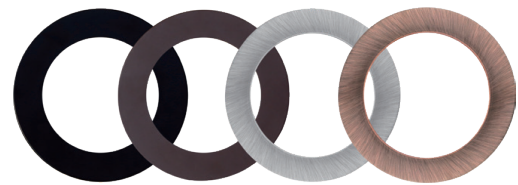

FEATURES

- 2h fire rated
- TRIAC dimmable
- 120° beam spread
- Adjustable color temperature 2700K/3000K/3500K/4000K/5000K
- Two spring loaded clips to attach to any ceiling material
- White finish (interchangeable brushed nickel, black, oil-rubbed bronze, and copper trim rings available - sold separately)
- Wet locations listed
- Temperature rating: -20°C to 45°C
- No IC can required, for direct contact with insulation and combustible materials
- Connects directly to 120V power supply
- Optional 347V Step-Down Transformer (non-dimmable)
- 5 year limited warranty
- Airtight
- 90CRI
- cETLus and Energy Star listed
- Comes with mounting brackets and end-to-end connector

5 Year Warranty. See full warranty details at www.nslusa.com.

SIZES

Available in 4" and 6" sizes.

APPEARANCE SIZE

4"
D1=81mm (3")
D2=127mm (5")
H=11.5mm (1/2")

6"
D1=126mm (5")
D2=175mm (7")
H=11.5mm (1/2")

SPECIFICATIONS

Product Code	DL-FR-5CCT-4-WH DL-FR-5CCT-6-WH
Color Temperature	5-position switch for color temperature adjustment 2700K / 3000K / 3500K / 4000K / 5000K
Input Voltage	120V AC
Output Power (W)	12/15W
Lumens	800/1100LM (size and CCT dependant)
CRI	90+
Life Span (hours)	50,000
Dimmable	with TRIAC dimmers
Beam Angle	120°
Limited Warranty	5 years
Approvals	cETLus, Energy Star

ACCESSORIES

TRIM RINGS:

DL-FR-TR-4-YY
DL-FR-TR-6-YY

YY=BK (Black), BZ (Oil Rubbed Bronze),
BN (Brushed Nickel), CP (Copper)

Black (BK) Oil Rubbed Bronze (BZ) Brushed Nickel (BN) Copper (CP)

CONSTRUCTION PLATES: