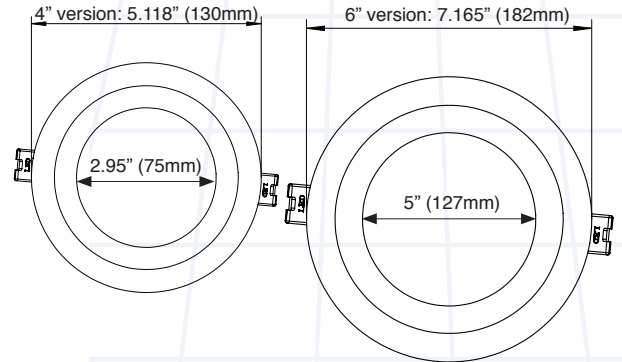

LED Regressed Down Light CCT

LED Regressed Down Light CCT offers the convenience of color adjustment with slider selector switch (2700K/3000K/4000K) or with Bluetooth technology through the free smartphone app (2700K-5000K).

Finish

White finish. Interchangeable satin nickel, black and bronze trim rings available (sold separately).

Electrical

The driver is wired for 120V input.

Certification

cETLus listed for damp locations.

Warranty

Limited warranty: This fixture is free from defects in materials and workmanship for a period of 3 years from date of purchase.