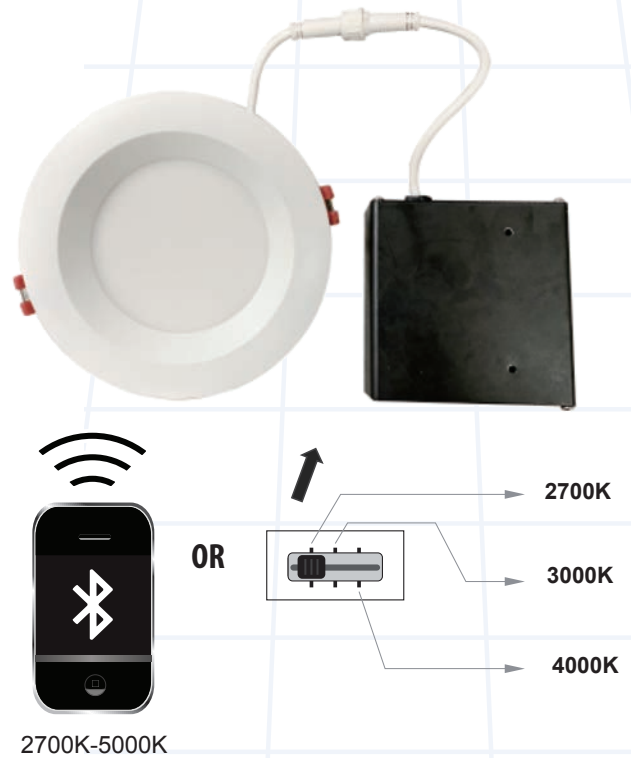

## Certification

cETLus listed for damp locations.

## Specifications

LED Regressed Down Light CCT	
Product Code	CCT switch adjustable: RGL-4B-9W-SW RGL-6B-12W-SW
	CCT bluetooth adjustable: RGL-4B-9W-BT RGL-6B-12W-BT
Color Temperature	Slider Switch CCT Adjustable: 2700/3000/4000K Bluetooth CCT Adjustable: 2700-5000K
Input Voltage	AC 100-277V
Power Consumption (W)	4" = 9 watts 6" = 12 watts
Lumen Output	4" = 630LM 6" = 840LM
Luminous Efficacy	70LM/W
Operating Temperature	-20°C to 40°C
Color Rendering Index	90+
Installation Hole size:	4" = 4.13" (105mm) 6" = 6.18" (157mm)
LED Life (hours)	50,000
Approvals	cETLus, Energy Star