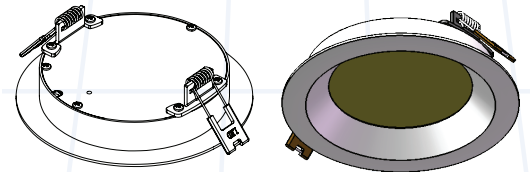

LED Regressed Down Light CCT

LED Regressed Down Light CCT offers the convenience of color adjustment with slider selector switch (2700K/3000K/4000K) or with Bluetooth technology through the free smartphone app (2700K-5000K).

Finish

White finish. Interchangeable satin nickel, black and bronze trim rings available (sold separately).

Electrical

The driver is wired for 120V input.

Certification

cETLus listed for damp locations.

Warranty

Limited warranty: This fixture is free from defects in materials and workmanship for a period of 3 years from date of purchase.