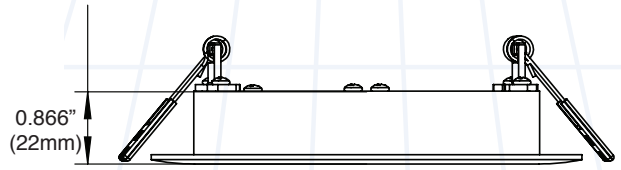

LED Regressed Down Light CCT

LED Regressed Down Light CCT offers the convenience of color adjustment with slider selector switch (2700K/3000K/4000K) or with Bluetooth technology through the free smartphone app (2700K-5000K).

Finish

White finish. Interchangeable satin nickel, black and bronze trim rings available (sold separately).

Electrical

The driver is wired for 120V input.

Certification

cETLus listed for damp locations.

Warranty

Limited warranty: This fixture is free from defects in materials and workmanship for a period of 3 years from date of purchase.