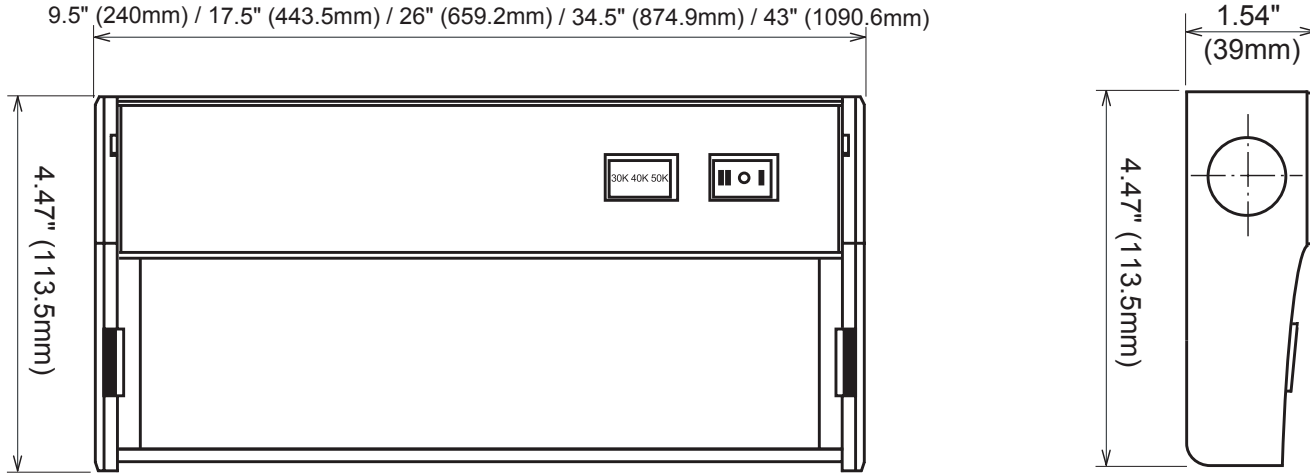

All the convenience of traditional task light, with the benefits of CCT adjustable LED technology.

Features

- 3 position switch for color temperature adjustment (3000K/4000K/5000K)
- Dimmable with most ELV dimmers. Continuous dimming with a 5%–100% dimming range.
- Captive mounting screws
- Easy installation
- High Low switch
- 5 year limited warranty
- Available in white, black, bronze and aluminum finish

Specifications

Voltage	120V AC
Power Consumption	9.5"=5W, 17.5"=10W, 26"=15W, 34.5"=20W, 43"=25W
LED Life	50,000 hours
Color Temperature	3000K/4000K/5000K
Lumen Output	9.5"=310LM 17.5"=650LM 26"=1000LM 34.5"=1300LM 43"=1500LM
CRI	90+
Lens	Frosted Glass
Dimming	Dimmable with most ELV dimmers. Continuous dimming with a 5%–100% dimming range.
Finish Color	BK - Black BZ - Bronze AL - Aluminum WH - White
Approval	cETLus

Ordering Code:

LTS-II- -HW/

Length: 1=9.5", 2=17.5", 3=26", 4=34.5", 5=43"

Finish: BK=Black, BZ=Bronze, AL=Aluminum, WH=White

Project		Type	
Date		Contact	
Notes			