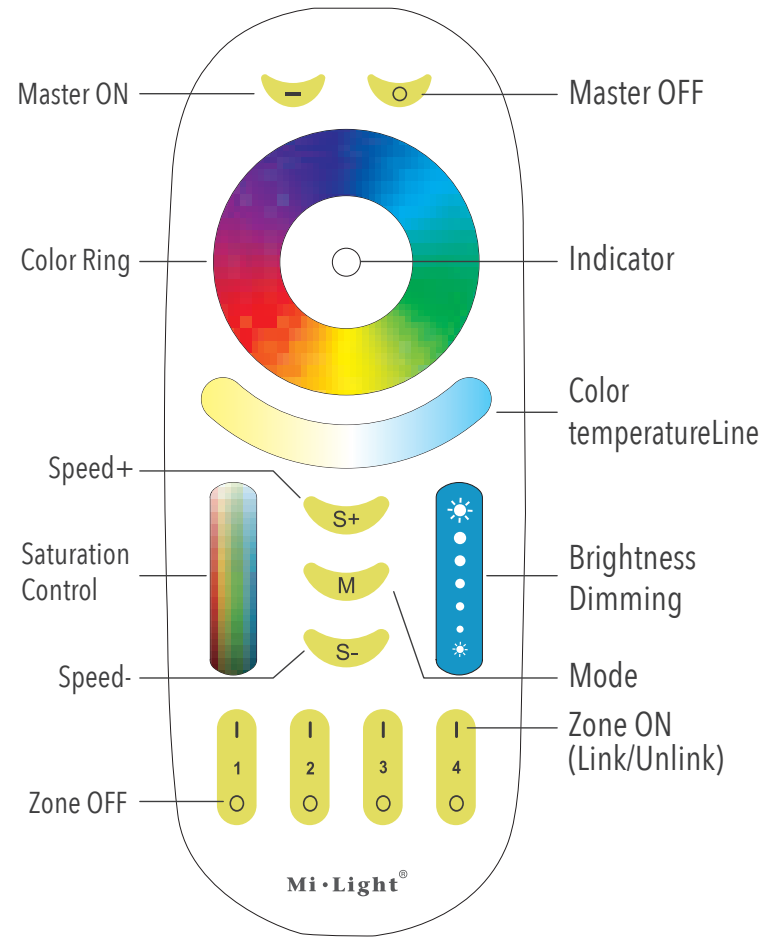

Voltage: 3V (2*AAA battery)
 Transmission Frequency: 2.4GHz
 Control Distance: 30m
 Size: 138mm*56mm*20mm

Revisions:

| | | |
|---|--|--|
| 4 | | |
| 3 | | |
| 2 | | |
| 1 | | |

Project:

Part number: LT-WIFI-RM

Scale: NTS

Product: 4-ZONE RGB / RGBW / CCT REMOTE

Type:

Date: