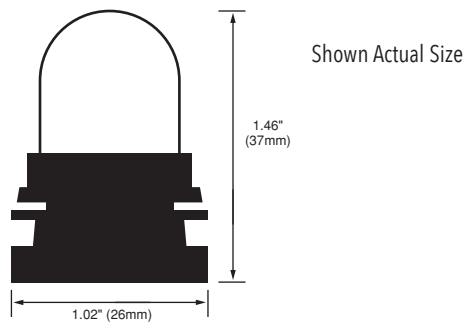

ACCESSORIES

ST16W
Outdoor rated cable for DIY mounting of LED Wedge Light

MGTP
Double sided tape (Bag of 50 pieces)

INDOOR/OUTDOOR DIMMABLE DRIVERS

TRE12L20DC
Min 8 Watts, 32 Wedges
Max number of Wedges = 80
20 Watts
6.77" x 2.67" x 1.26" (171 x 68 x 32mm)

TRE12L60DC
Min 8 Watts, 32 Wedges
Max number of Wedges = 200
60 Watts
6.77" x 2.67" x 1.26" (171 x 68 x 32mm)

NON DIMMABLE DRIVERS

LEDDR-12-60W
Indoor/Outdoor driver
Max number of Wedges = 200
60W hardwire
Input: 100 - 240V AC
Output: 12V DC
9 11/16" x 2 9/16" x 2 1/16" (246 x 65 x 52mm)

For outdoor installations, please add E-KO-SR strain relief.