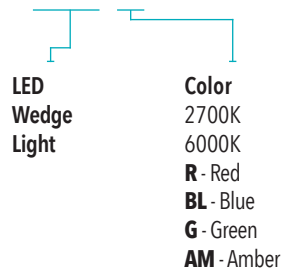

WEDGE LIGHT ASSEMBLY PRODUCT CODES

MGWL - Y