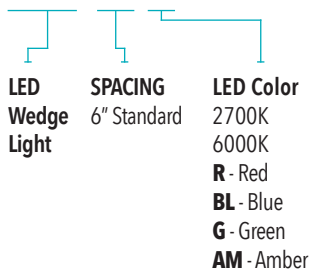

PRODUCT CODES

MGWL - 06 - Y