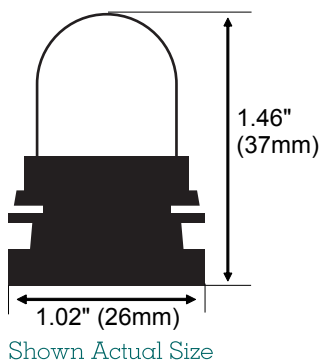

12V LED Wedge Light is a robust all-weather product, ideal for building outlines and other decorative lighting applications.

Specifications

Electrical	12V DC, .25W
LED Life	50,000 hours
LED Colours	Cool White 6000K Warm White 2700k Red, Blue, Green, Amber <small>*Colors available upon request.</small>
Lumens	15 lm
Efficacy	60lm/w
Cable	PVC Black SPT2 16AWG outdoor rated
Operating Temperature	-25°C to 65°C
Maximum length	150' (45.6M) Not to exceed 200 lamps
Wiring	Directly wired to class 2, 12V power supply

Power Supplies

Dimmable Indoor/Outdoor		Max # of Globes
TRE12L20DC	20 Watts	80
TRE12L60DC	60 Watts	200
Non Dimmable Indoor/Outdoor		
LEDDR-12-60	60 Watts	200

Features

- Low power consumption
- Safe class 2, 12V power supply
- Field cuttable
- Multiple lamp spacing available
- Durable construction for indoor and outdoor use
- Available in Cool White and Warm White
- Optional Red, Blue, Green, & Amber are also available.