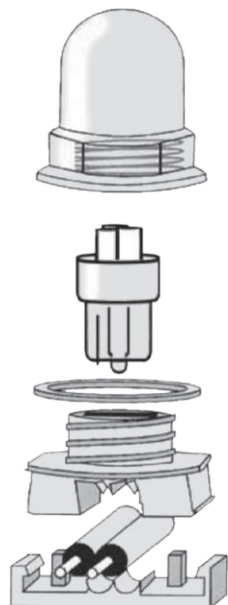

12V LED Wedge Light is a robust all-weather product, ideal for building outlines and other decorative lighting applications.

Specifications

Electrical	12V DC, .25W
LED Life	50,000 hours
LED Colours	Cool White 6000K Warm White 2700k Red, Blue, Green, Amber <small>*Colors available upon request.</small>
Lumens	15 lm
Efficacy	60lm/w
Cable	PVC Black SPT2 16AWG outdoor rated
Operating Temperature	-25°C to 65°C
Maximum length	150' (45.6M) Not to exceed 200 lamps
Wiring	Directly wired to class 2, 12V power supply

Power Supplies

Dimmable Indoor/Outdoor		Max # of Globes
TRE12L20DC	20 Watts	80
TRE12L60DC	60 Watts	200
Non Dimmable Indoor/Outdoor		
LEDDR-12-60	60 Watts	200

Features

- Low power consumption
- Safe class 2, 12V power supply
- Field cuttable
- Multiple lamp spacing available
- Durable construction for indoor and outdoor use
- Available in Cool White and Warm White
- Optional Red, Blue, Green, & Amber are also available.

Applications

- Building outlines
- String across patios, walk ways, street, and public areas
- Under Soffit
- Bridges
- Architectural Features
- Coves
- Window decorations
- Deck and patios

Accessories

- MGEC**
End cap for wire (Bags of 10)
- MGNC**
Wood nail mounting clip
- MGWC**
Tie wrap for mounting to wire
- ST16W**
Outdoor rated cable for DIY mounting
- MGTP**
Double sided tape (bag of 50 pieces)

WW - Warm White
CW - Cool White
R - Red
BL - Blue
G - Green
AM - Amber

Outdoor Rated Cable

ST16W
for attached Wedge Light Lamp Assemblies

Project

Type

Date

Contact

Notes