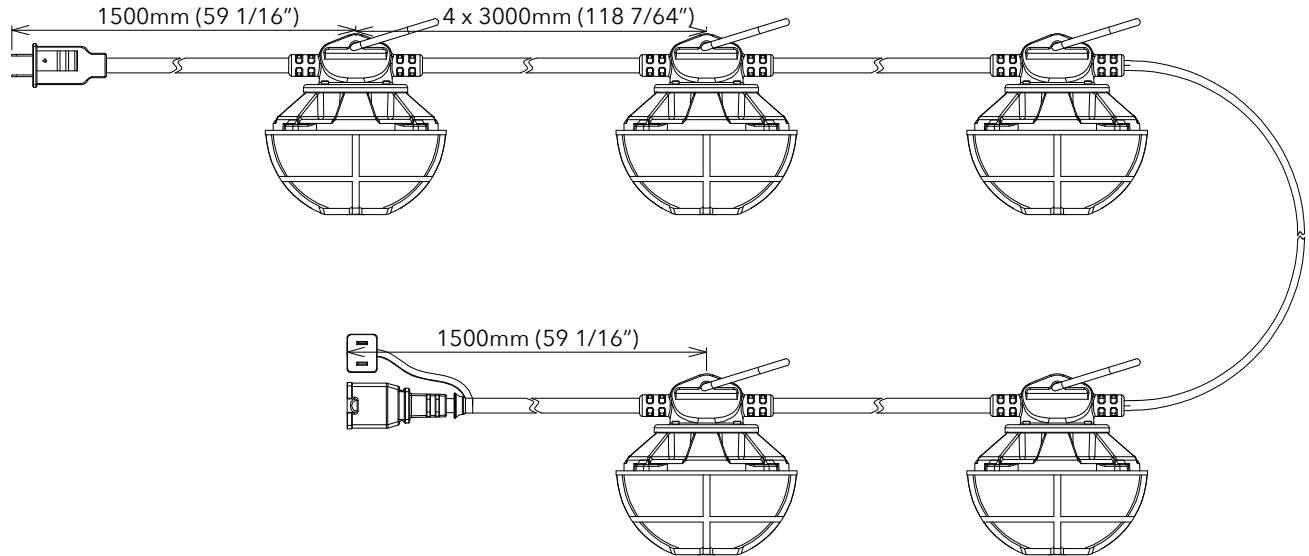

5 x 12 watts LED fixtures in a 50FT string to illuminate your construction site, shop, garage or warehouse with portable, efficient lighting.

Features

- Length: 50ft
- Lumen output: 7500LM
- Wet locations
- LED color: 5000K
- 60 Watts per string
- Up to 10 LED String Work Lights per 120V AC tap
- Carabiner clip on each fixture
- 5 year limited warranty

Specifications

Electrical	AC120V, 60W, 50-60Hz
CRI	>80
LED Lifetime	50,000 hrs.
CCT	5000K
Lumen (lm)	7500LM
Approved Location	cETLus
Appearance Size	4.4"W x 3"H (112mm x 78mm)

Ordering Code

SWL-60W-50

Project		Type	
Date		Contact	
Notes			