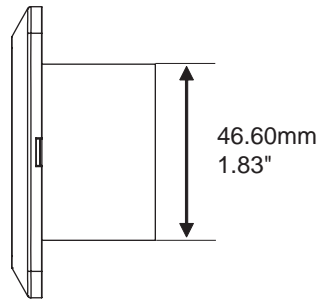

### Specifications

Input Voltage	120VAC +- 10%
Power Consumption	1.4 Watts
Color Temperature	2700K
Color Rendering Index	80
LED Luminous Flux	80 lumens
Beam Pattern	120°
LED Type	COB
LED Life	40,000 hours to 70% lumen output
Operating Temperature	-30C - +60C
Construction	ABS 5VA / UV flame rated and glass

#### Revisions:

4		
3		
2		
1		

Y = Color  
 WH-White  
 LA - Light Almond  
 BWG - Brown Wood Grain

NOTE: Scoop, Louvre and Prism covers are supplied in each box.

Project:

Part number: LED-SW-P-Y

Scale: NTS