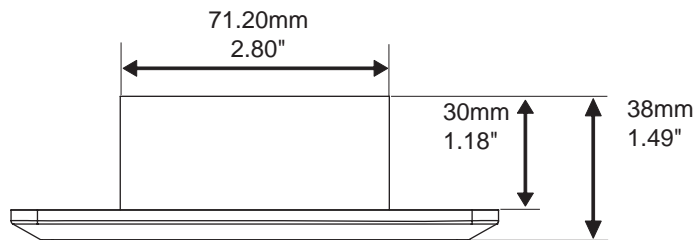

### Specifications

Input Voltage	120VAC +- 10%
Power Consumption	1.4 Watts
Color Temperature	2700K
Color Rendering Index	80
LED Luminous Flux	80 lumens
Beam Pattern	120°
LED Type	COB
LED Life	40,000 hours to 70% lumen output
Operating Temperature	-30C - +60C
Construction	ABS 5VA / UV flame rated and glass

#### Revisions:

4		
3		
2		
1		

Y = Color  
 WH-White  
 LA - Light Almond  
 BWG - Brown Wood Grain

NOTE: Scoop, Louvre and Prism covers are supplied in each box.

Project:

Part number: LED-SW-P-Y

Scale: NTS