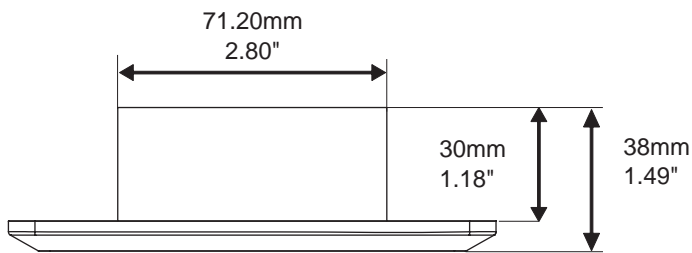

Specifications

Input Voltage	120VAC +- 10%
Power Consumption	1.4 Watts
Color Temperature	2700K
Color Rendering	80
IndexLED Luminous	80 lumens
FluxBeam Pattern	120°
LED TypeLED	COB
LifeOperating	40,000 hours to 70% lumen output
Temperature	-30C - +60C
Construction	ABS 5VA / UV flame rated and glass

Revisions:

4		
3		
2		
1		

Y = Color
 WH-White
 LA - Light Almond
 BWG - Brown Wood Grain

NOTE: Scoop, Louvre and Prism covers are supplied in each box.

Project:

Part number: LED-SW-L-Y

Scale: NTS

Product: LED SWITCH STAR VERTICAL HORIZONTAL COVER