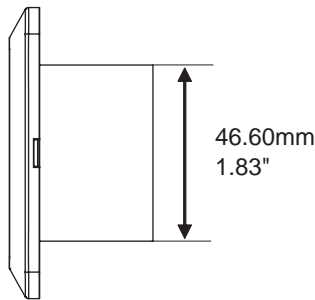

Specifications

Input Voltage	120VAC +- 10%
Power Consumption	1.4 Watts
Color Temperature	2700K
Color Rendering	80
IndexLED Luminous	80 lumens
FluxBeam Pattern	120°
LED TypeLED	COB
LifeOperating	40,000 hours to 70% lumen output
Temperature	-30C - +60C
Construction	ABS 5VA / UV flame rated and glass

Revisions:

4		
3		
2		
1		

Y = Color
 WH-White
 LA - Light Almond
 BWG - Brown Wood Grain

NOTE: Scoop, Louvre and Prism covers are supplied in each box.

Project:

Part number: LED-SW-L-Y

Scale: NTS

Product: LED SWITCH STAR VERTICAL HORIZONTAL COVER