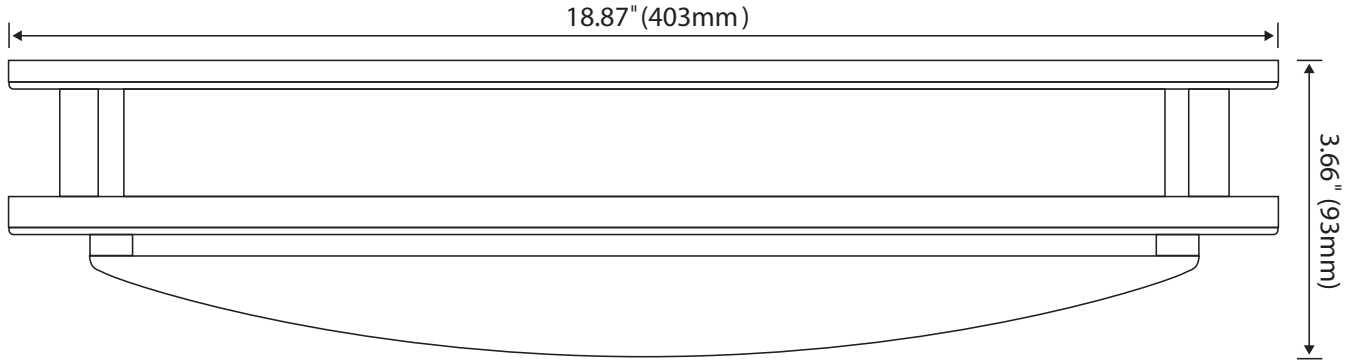

Features

- Elegant and energy efficient desig
- Available in brushed nickel trim
- Suitable for damp location
- Input voltage 120VAC
- Dimmable with most ELV dimmers
- 50,000 hours life
- cETLus listed
- Easy installation
- Maintenance free
- Even light distribution
- 5 year warranty