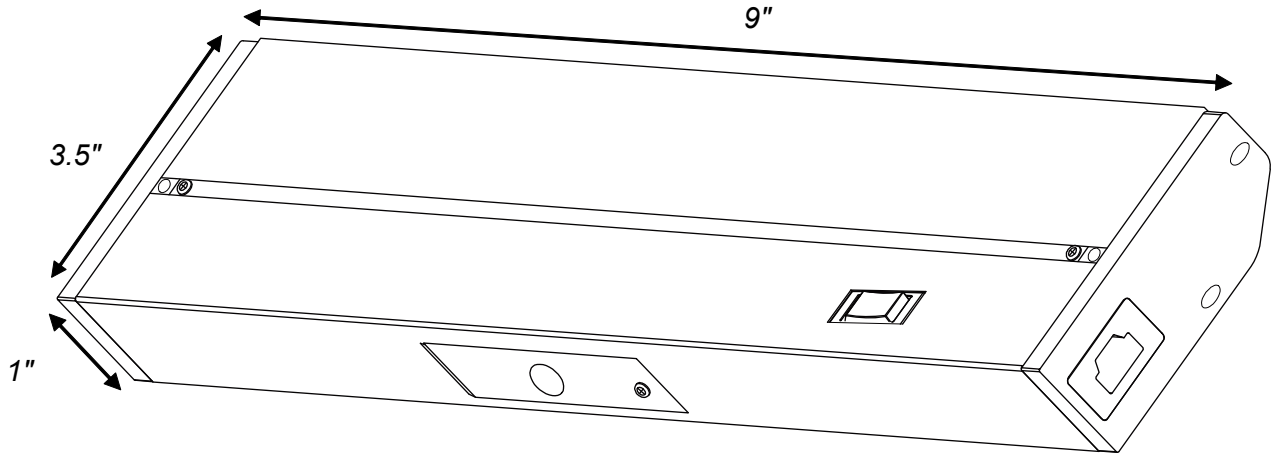

LTSPRO-9-YY is constructed with aluminum housing and a matte white polycarbonate diffuser. It has a hi-low rocker switch and a slide selector switch for changing Kelvin color temperature.

Features

- Adjustable to 3 color temperatures: 2700K, 3300K and 4000K (warm white to cool white)
- Dimmable with most ELV dimmers
- Comes with High / Low Switch
- Low power consumption
- Edge Lit technology eliminates hot spots - smooth luminance
- Fast and easy installation - quick connects, captive mounting screws
- Comes with cord and plug as well as knockouts for hardwire
- 3/8" connector provided
- Shallow profile conceals fixture
- Linkable up to 400 watts
- 90 CRI - the best in the business!
- Available in 6 sizes 9", 12", 18", 24", 32", and 40"
- 3 year limited warranty
- cETLus and EnergyStar listed for dry locations.

Specifications

Color Rendering Index	90+
Input Power	120V
Colour Temperature	2700K - 4000K
LEDs	Epistar
Power Factor	0.95
Watt	3W
Lumens	150-200
Dimensions	L - 9" W - 3.5" H - 1"
Dimmable	Yes
Finish Color	BK - Black BZ - Bronze SN - Satin Nickel WH - White

Ordering Code:

LTSPRO - 9 -

1. Finish Color: **BK** - Black
   BZ - Bronze
   SN - Satin Nickel
   WH - White

Included with each fixture:

- (1) Under cabinet lighting fixture
- (1) 182.88 cm (72") cord and plug
- (1) End-to-end connector
- (1) Romex connector
- (2) Wood screws
- (1) 20.86cm (8") jumper cable

Project		Type	
Date		Contact	
Notes