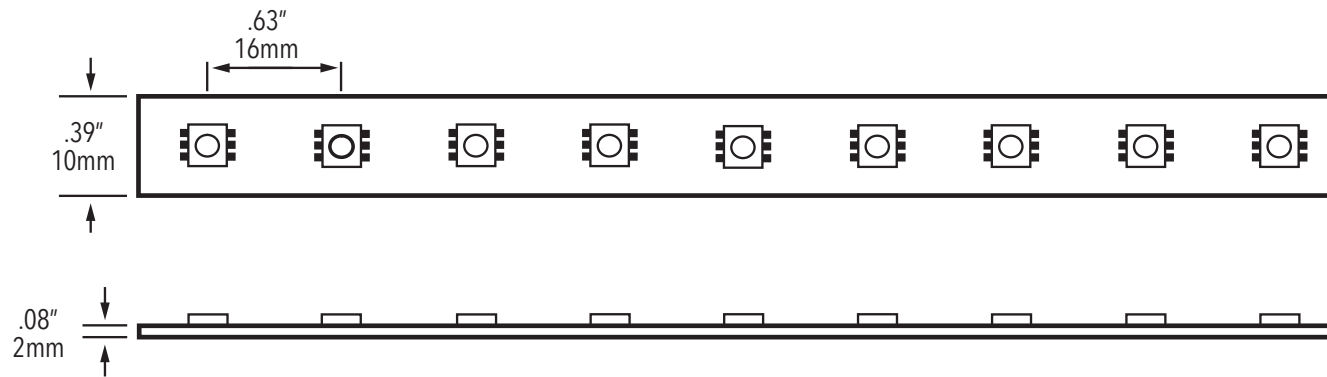

LED Type High Brightness 5060 SMD LEDs
 # of LEDs per foot (304mm) 18
 Viewing Angle 120°
 LED Life 50,000 hours to 70% initial lumen output
 Colour Temperature 3000K (+/- 200K)
 Lumen Output 285 Lumens per ft
 CRI 90+
 Custom Cuttable 4"
 Operating Voltage 24V DC
 Maximum Single Run 20' (6.08M)
 Power Consumption 4.3W / ft
 LED Spacing 16mm
 Approvals cETLus
 Adhesive 3M double side adhesive tape

Revisions:

4		
3		
2		
1		

Project:

Part number: LTP-XX-3000K-H90

Scale: NTS

Product: HIGH POWER TAPE LIGHT 4.3W/FT INDOOR USE WARM WHITE

Type:

Date: