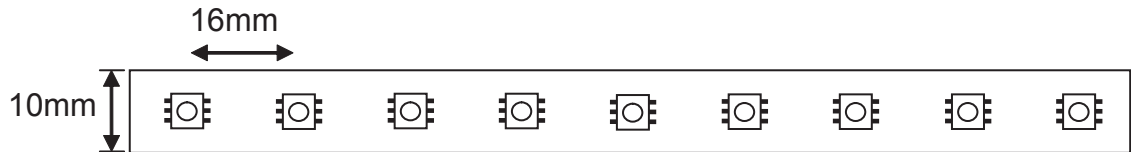

LED Type High Brightness 5060 SMD LEDs  
 # of LEDs per foot (304mm) 18  
 Viewing Angle 120°  
 LED Life 50,000 hours  
 Colour Temperature 6500K  
 Lumen Output 327 Lumens per ft Cool White  
 CRI 90+  
 Custom Cuttable 4"  
 Operating Voltage 24V DC  
 Maximum Single Run 20' (6.08M)  
 Power Consumption 4.3W / ft (304mm)  
 LED Spacing 16mm  
 Approvals cETLus  
 Adhesive 3M double side adhesive tape

Revisions:

4		
3		
2		
1		

Project:

Part number: LTP-20-6500K-H90

Scale: NTS

Product: HIGH POWER TAPE LIGHT 4.3W/FT INDOOR USE COOL WHITE

Type:

Date: