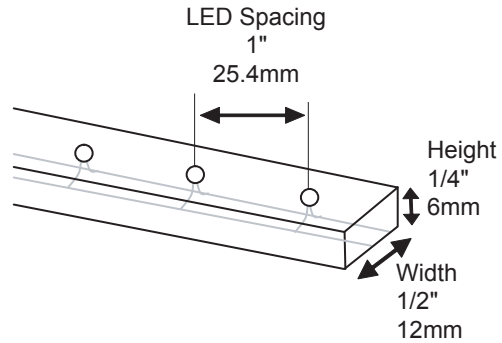

Specifications

Dimensions	1/4" X 1/2" (6mm X 12mm).
PVC body colour	Clear
LED spacing	1" (25.4mm)
Color Specifications	5300K - 6000K
Voltage	24 volt
Cutting Lengths	6" (152.4mm)
Maximum Length	90' (27.4m)
Power Consumption	0.96 watts/ft
Average LED Life	40,000 hours rated life at L70
Lumens	65lm/ft
Type LED	3020
CRI	70
Beam Angle	120°
Dimmable	Yes
Warranty	2 years
Min/Max Surface temperature for Mounting	-40°C – 40°C (-40°F – 104°F)

LES-003-2
(END CAP)

LES-001
(POWER CORD)

LES-002
(IN-LINE CONNECTOR)

Revisions:

4		
3		
2		
1		