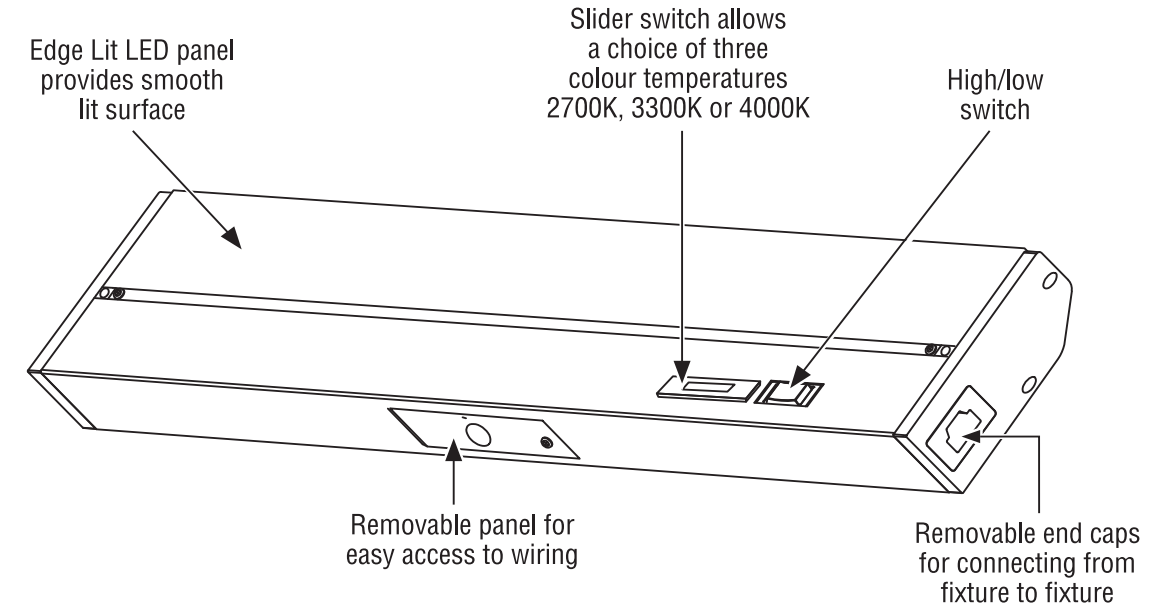

DIAGRAM

ACCESSORIES

LTSPRO-J-12*

12" jumper cable

LTSPRO-J-18*

18" jumper cable

LTSPRO-J-24*

24" jumper cable

LTSPRO-J-32*

32" jumper cable

LTSPRO-PC-72*

72" replacement power cord and plug

LTSPRO-JB

Hardwire junction box for LTSPRO fixtures - allows for direct wiring installation, eliminating the visible household wire. Add (-BK) at the end of part number for black finish.

RC-01

3/8" Romex connector

REPLACEMENT PARTS

LTSPRO-SW-BK

CCT Slider Switch Cover, Black

LTSPRO-SW-WH

CCT Slider Switch Cover, White