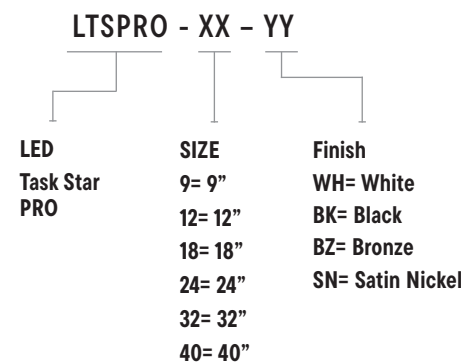

PRODUCT CODES