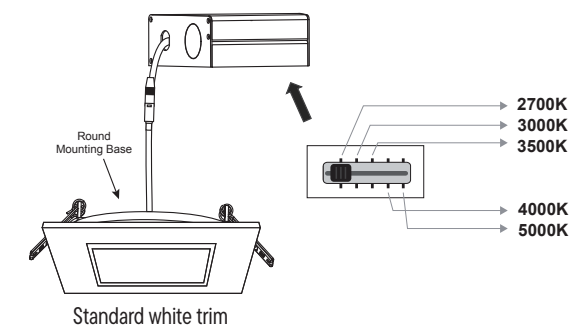

5CCT LED Thin Line Down Light (Square)

Designed with a sleek square shape, this down light offers versatility, affordability, and adjustable 5 color temperatures.

FEATURES

- TRIAC dimmable
- 120° beam spread
- Adjustable colour temperature
- Two spring loaded clips to attach to any ceiling material
- White finish (interchangeable: brushed nickel, black, bronze trim rings available - sold separately)
- Wet locations listed
- Temperature rating: -20°C to 45°C
- No IC can required, for direct contact with insulation and combustible materials
- Connects directly to 120V power supply
- Optional 347V Step-Down Transformer (non-dimmable)

APPLICATIONS

- Kitchens & pantries
- Laundry rooms
- Bathrooms
- Lobbies & hallways
- Banquet halls & elevators
- Retail lighting
- Offices & restaurants

SPECIFICATIONS

		4 Inches	6 Inches
Size		4 Inches	6 Inches
Product Code		DL-5CCT-4S-WH	DL-5CCT-6S-WH
Electrical	Input Voltage	120V AC	
	Power Consumption	9W	12W
Specs	Color Temperature	2700/3000/3500/4000/5000K	
	Lumen Output	630	840
	Efficacy	70LM/W	
	CRI	90	
	Dimmable	Yes (TRIAC)	
	Beam Angle	120°	
LED	Type	Epistar	
	Life Span	50,000 Hours	
Design	Dimensions (Inches)	4.1 x 4.7 x .4"	6.3 x 6.8 x .4"
	Dimensions (Millimeters)	103 x 120 x 11.3mm	159 x 171.5 x 11.3mm
	Installation Hole Size	4.33" (110mm)	6.30" (160mm)
	Finish	White	
	Trim Finish	BK: Black, BZ: Bronze, BN:Brushed Nickel	
	Operating Temperature	-20°C to 45°C	
	Approved Location	Wet	
	Mounting	Ceiling	
Warranty	5 years		
Approvals	cETLus and Energy Star		

PRODUCT CODES

DL-5CCT-YY-WH

5CCT LED Thin-Line Down Lights
 SIZE (Square)
 4S: 4"
 6S: 6"

SQUARE TRIM RINGS (Sold Separately)

LVLDL - 04S - TR - XX - L3

LVLDL - 06S - TR - XX - L3

TRIM RING FINISH
 BK: Black, BZ: Bronze; BN - Brushed Nickel

DIAGRAM

ACCESSORIES

LVLDL-YY-TR-XX-L3
 Square Shaped Trim Rings For 5 CCT LED Thin Line Down Light (sold separately).

CONSTRUCTION PLATES