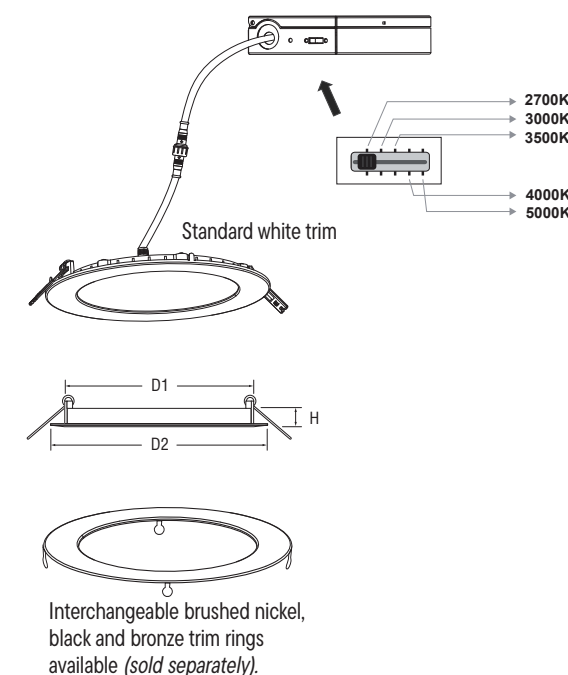

APPLICATIONS

- Kitchens & pantries
- Laundry rooms
- Bathrooms
- Lobbies & hallways
- Banquet halls & elevators
- Retail lighting
- Offices & restaurants

SPECIFICATIONS

Size	3 Inches	4 Inches	6 Inches	8 Inches	10 Inches
Product Code	DL-5CCT-3-WH	DL-5CCT-4-WH	DL-5CCT-6-WH	DL-5CCT-8-WH	DL-5CCT-10-WH
Electrical	Input Voltage: 120V AC Power Consumption: 6W, 9W, 12W, 15W, 20W Color Temperature: 2700/3000/3500/4000/5000K Lumen Output: 420-445, 627-684, 995-1117, 1368-1465, 1817-1944				
Specs	Efficacy: 70LM/W CRI: 90 Dimmable: Yes (TRIAC) Beam Angle: 120°				
LED	Type: Epistar Life Span: 50,000 Hours				
Design	Dimensions (Inches): 3.1 x 3.8 x .5", 4 x 4.7 x .5", 6.14 x 6.85 x 0.5", 8 x 8.9 x 0.5", 10 x 10.8 x 0.5" Dimensions (Millimeters): 80 x 95.5 x 11.5mm, 101 x 120.1 x 11.5mm, 150 x 174.5 x 11.5mm, 220 x 226 x 11.5mm, 254 x 274 x 11.5mm Installation Hole Size: 3.35" (85mm), 4.33" (110mm), 6.3" (160mm), 8.27" (210mm), 10.16" (258mm) Finish: White Trim Finish: BK: Black, BZ: Bronze, BN: Brushed Nickel Operating Temperature: -20°C to 45°C Approved Location: Wet Mounting: Ceiling				
Warranty	5 years				
Approvals	cETLus and Energy Star				

PRODUCT CODES

DL-5CCT-YY-WH

5CCT LED Thin-Line Down Lights
SIZE
 3: 3"
 4: 4"
 6: 6"
 8: 8"
 10: 10"

ROUND TRIM RINGS (Sold Separately)

- LVLDL - 03 - TR - XX - L3
- LVLDL - 04 - TR - XX - L3
- LVLDL - 06 - TR - XX - L3
- LVLDL - 08 - TR - XX - L3
- LVLDL - 10 - TR - XX - L3

TRIM RING FINISH
 BK: Black, BZ: Bronze; BN - Brushed Nickel

DIAGRAM

ACCESSORIES

LVLDL-YY-TR-XX-L3
 Trim Rings For 5 CCT LED Thin Line Down Light (sold separately).

CONSTRUCTION PLATES