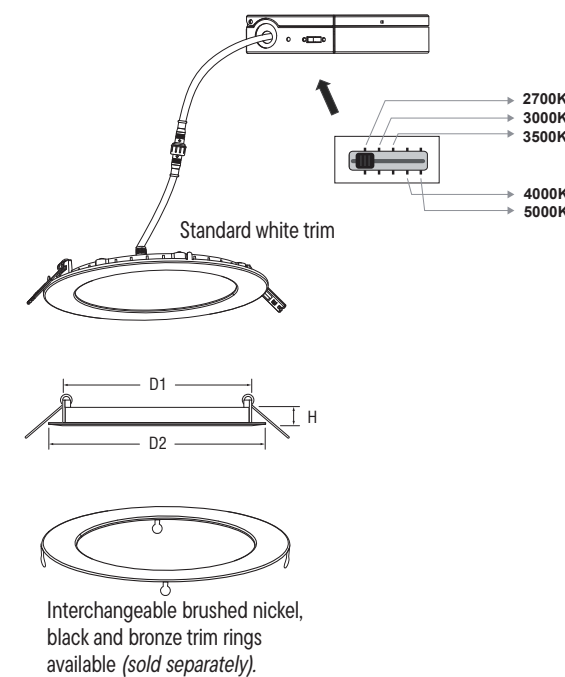

APPLICATIONS

- Kitchens & pantries
- Laundry rooms
- Bathrooms
- Lobbies & hallways
- Banquet halls & elevators
- Retail lighting
- Offices & restaurants

SPECIFICATIONS

Size	3 Inches	4 Inches	6 Inches	8 Inches	10 Inches	
Product Code	DL-5CCT-3-WH	DL-5CCT-4-WH	DL-5CCT-6-WH	DL-5CCT-8-WH	DL-5CCT-10-WH	
Electrical	Input Voltage 120V AC					
	Power Consumption 6W	9W	12W	15W	20W	
Specs	Color Temperature 2700/3000/3500/4000/5000K					
	Lumen Output	420-445	627-684	995-1117	1368-1465	1817-1944
	Efficacy	70LM/W				
	CRI	90				
	Dimmable	Yes (TRIAC)				
	Beam Angle	120°				
LED	Type Epistar					
	Life Span 50,000 Hours					
Design	Dimensions (Inches)	3.1 x 3.8 x .5"	4 x 4.7 x .5"	6.14 x 6.85 x 0.5"	8 x 8.9 x 0.5"	10 x 10.8 x 0.5"
	Dimensions (Millimeters)	80 x 95.5 x 11.5mm	101 x 120.1 x 11.5mm	150 x 174.5 x 11.5mm	220 x 226 x 11.5mm	254 x 274 x 11.5mm
	Installation Hole Size	3.35" (85mm)	4.33" (110mm)	6.3" (160mm)	8.27" (210mm)	10.16" (258mm)
	Finish	White				
	Trim Finish	BK: Black, BZ: Bronze, BN: Brushed Nickel				
	Operating Temperature	-20°C to 45°C				
	Approved Location	Wet				
Mounting	Ceiling via spring loaded clips					
Warranty	5 years					
Approvals	cETLus and Energy Star					

PRODUCT CODES

DL-5CCT-YY-WH

5CCT LED Thin-Line Down Lights

SIZE
3: 3"
4: 4"
6: 6"
8: 8"
10: 10"

ROUND TRIM RINGS

(Sold Separately)

LVLDL - 03 - TR - XX - L3
LVLDL - 04 - TR - XX - L3
LVLDL - 06 - TR - XX - L3
LVLDL - 08 - TR - XX - L3
LVLDL - 10 - TR - XX - L3

TRIM RING FINISH
BK: Black, BZ: Bronze; BN - Brushed Nickel

DIAGRAM

ACCESSORIES

LVLDL-YY-TR-XX-L3
Trim Rings For 5 CCT LED Thin Line Down Light (sold separately).

CONSTRUCTION PLATES