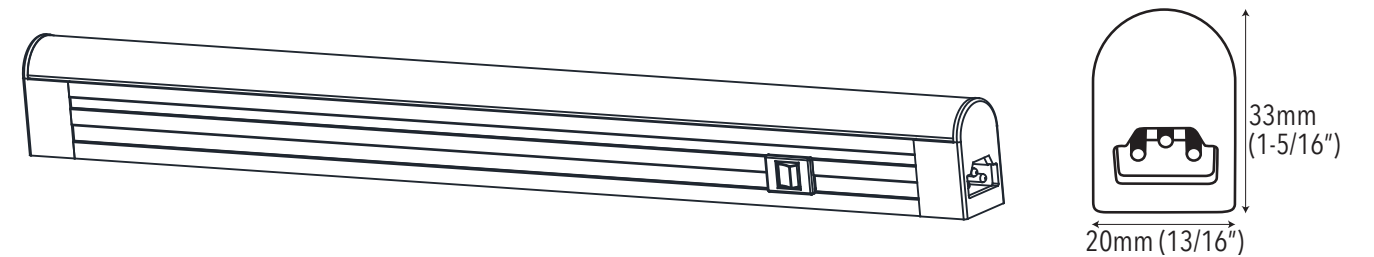

PRODUCT CODES

LEDLB - 5CCT - XX

SIZE (INCHES)

10, 12, 18, 24, 36, 48

ACCESSORIES

- LEDLB-J-12
  12" Jumper Cable
- LEDLB-J-18
  18" Jumper Cable
- LEDLB-J-24
  24" Jumper Cable
- LEDLB-J-32
  32" Jumper Cable

- LTSPRO-PC-72
  72" power cord and plug
- LTSPRO-HW-72
  72" power cord for hardwire

- LTSPRO-JB
  Hardwire junction box With ON/OFF switch