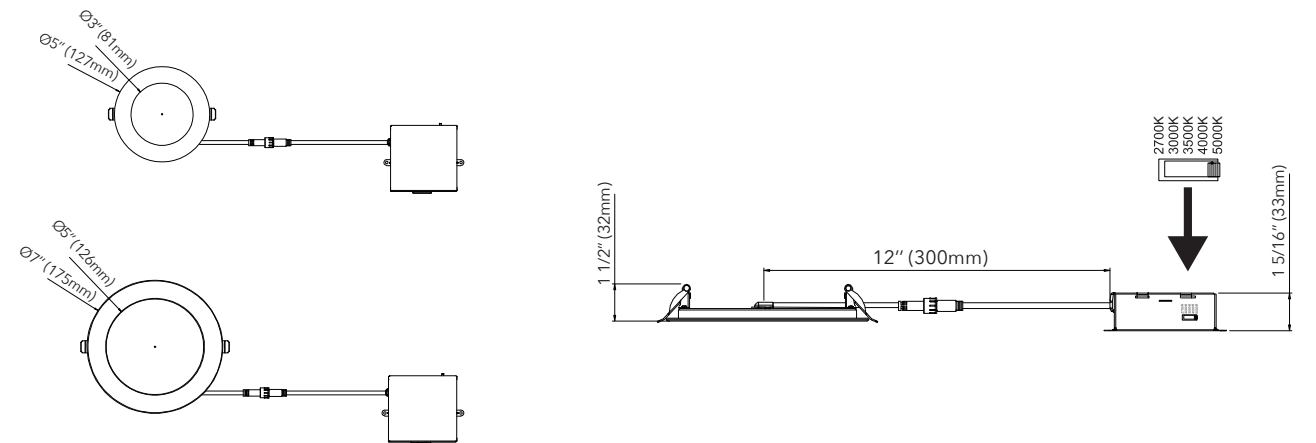

DIAGRAM

ACCESSORIES

1. **DL-FR-TR-4-YY**
   TRIM RINGS
   YY=
   • BK (Black)
   • BZ (Oil Rubbed Bronze)
   • BN (Brushed Nickel)
   • CP (Copper)

1. **DL-FR-TR-6-YY**
   TRIM RINGS
   YY=
   • BK (Black)
   • BZ (Oil Rubbed Bronze)
   • BN (Brushed Nickel)
   • CP (Copper)

1. **DL-FR-BR-4**
   BEAUTY RINGS

1. **DL-FR-BR-6**
   BEAUTY RINGS

1. **DL-FR-CP-4**
   CONSTRUCTION PLATES

1. **DL-FR-CP-6**
   CONSTRUCTION PLATES

SPECIFICATIONS

Product Codes		DL-FR-5CCT-4-WH	DL-FR-5CCT-6-WH
Electrical	Input Voltage	120V AC	
	Output Power (W)	12/15W	
Specs	Colour Temperature	5-position switch for colour temperature adjustment: 2700/3000/3500/4000/5000K	
	CRI	90+	
	Lumens	800/1100LM (size and CCT dependant)	
	Efficacy (LM/W)	N/A	
	Dimmable	Yes, with TRIAC dimmers	
	Beam Angle	120°	
LED	Type	Epistar	
	Life Span	50,000 Hours	
	Spacing	N/A	
	# per foot / unit	N/A	
Design	Dimensions Inches	D1=3", D2=5", H=1/2"	D1=5", D2=7", H=1/2"
	Dimensions Millimeters	D1=81mm, D2=127mm, H=11.5mm	D1=126mm, D2=175mm, H=11.5mm
	Finish	White finish	
	Trim Ring (Finish)	Brushed nickel, black, oil-rubbed bronze, and copper trim rings – Sold separately	
	Max Single Run Length	N/A	
	Custom Cuttable	N/A	
	Operating Temperature	-20° to +45°C	
	Approved Location	Wet	
	Mounting	Ceiling	
Warranty	5 years		
Approvals	cETLus and Energy Star