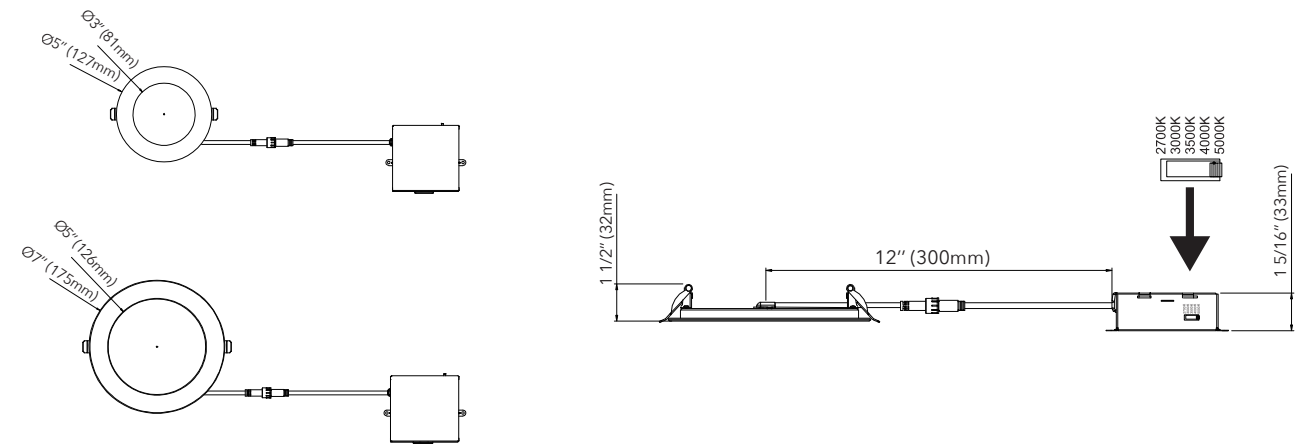

FEATURES

- 2 hour fire rated: UL 263, ASTM E119 & CAN/ULC S101-14
- Two spring loaded clips to attach to any ceiling material
- White finish (interchangeable brushed nickel, black, oil-rubbed bronze, and copper trim rings available – sold separately)
- Wet locations listed
- No IC can required, for direct contact with insulation and combustible materials
- Optional 347V step-down
- 5 year limited warranty
- Airtight
- cETLus and Energy Star listed
- Comes with mounting brackets and end-to-end connector

APPLICATIONS

- Kitchens & pantries
- Laundry rooms
- Bathrooms
- Lobbies & hallways
- Banquet halls
- Elevators
- Retail lighting
- Offices & restaurants

SPECIFICATIONS

Product Codes		DL-FR-5CCT-4-WH	DL-FR-5CCT-6-WH
Electrical	Input Voltage	120V AC	
	Output Power (W)	12W	15W
Specs	Colour Temperature	5-position switch for colour temperature adjustment: 2700/3000/3500/4000/5000K	
	CRI	90+	
	Lumens	800LM	1100LM
	Efficacy (LM/W)	73	
	Dimmable	Yes, with TRIAC dimmers	
	Beam Angle	120°	
LED	Type	Epistar	
	Life Span	50,000 Hours	
Design	Dimensions (Inches)	D1=3", D2=5", H=1/2"	D1=5", D2=7", H=1/2"
	Dimensions (Millimeters)	D1=81mm, D2=127mm, H=11.5mm	D1=126mm, D2=175mm, H=11.5mm
	Finish	White finish	
	Trim Ring (Finish)	Brushed nickel, black, oil-rubbed bronze, and copper trim rings – Sold separately	
	Operating Temperature	-20° to +45°C	
	Approved Location	Wet	
	Mounting	Ceiling	
Warranty	5 years		
Approvals	cETLus and Energy Star		

DIAGRAM

ACCESSORIES

DL-FR-TR-4-YY
TRIM RINGS
YY=
• BK (Black)
• BZ (Oil Rubbed Bronze)
• BN (Brushed Nickel)
• CP (Copper)

DL-FR-TR-6-YY
TRIM RINGS
YY=
• BK (Black)
• BZ (Oil Rubbed Bronze)
• BN (Brushed Nickel)
• CP (Copper)