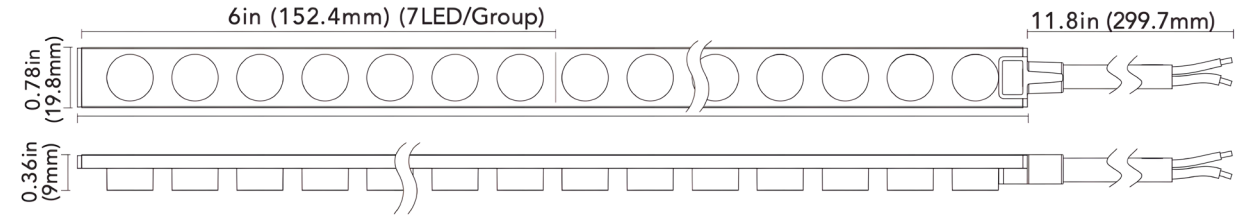

## FEATURES

- Safe 24V DC operation (Requires our 24V driver)
- Low power consumption: 5.8W/FT
- Suitable for indoor and outdoor use
- Beam angle: 30°
- Available in 2700K, 3000K, 4000K color temperatures
- Long life 30,000 hours
- Dimmable with dimmable drivers
- Field cuttable every 6" (Maximum run is 16ft.)
- Sold in 33 Rolls
- cULus certified for wet locations
- 3 years limited warranty

## SPECIFICATIONS

Product Code		ES-LS2835-27K-42-24-30	ES-LS2835-30K-42-24-30	ES-LS2835-40K-42-24-30
Electrical	Input Voltage	24V DC		
	Power Consumption	5.8W/Ft		
Specs	Color Temperature	2700K	3000K	4000K
	Efficacy	100LM/W	105LM/W	110LM/W
	Luminous Flux	580LM/FT	610LM/FT	640LM/FT
	CRI	90+		
	Dimmable	Yes		
	Beam Angle	30°		
LED	Type	SMD2835		
	Life Span	30,000 Hours		
	Spacing	N/A		
	# per foot (304mm)	14		
Design	Dimensions	8mm (5/16") x 15mm (9/16")		
	Max Single Run Length	16Ft		
	Custom Cuttable	Every 6"		
	Approved Location	Indoor/Outdoor		
Mounting	Ceiling, floor			
Warranty	3 years			
Approvals	cULus for wet locations			

## INDOOR/OUTDOOR DIMMABLE DRIVERS

**TRE24L40DC**  
6.77" x 2.67" x 1.26" (171 x 68 x 32mm)

**TRE24L96DC**  
6.77" x 2.67" x 1.26" (171 x 68 x 32mm)