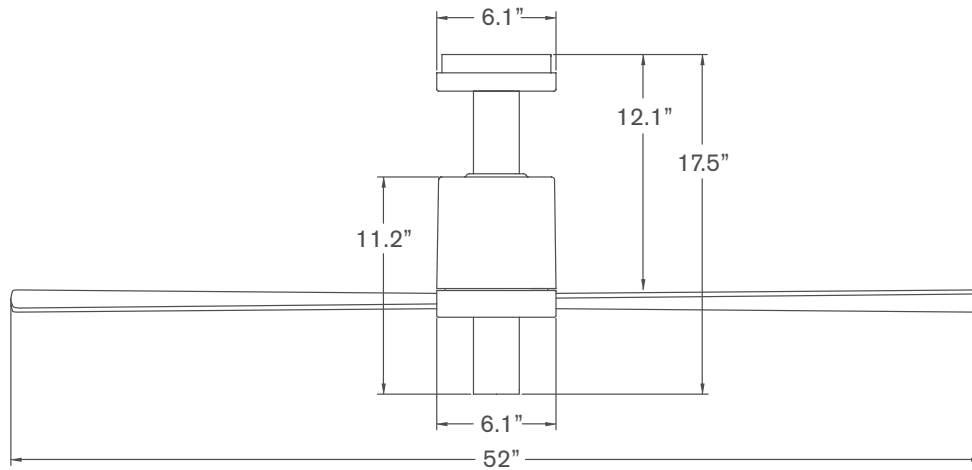

Pensi DC

Pensi DC > Configure item number from attributes below.

#PEN	Finish	Blade Span	Blade Color	Light Option	Control Option
-	-	-	-	-	-
▲	GW Gloss White	▲ 52 52" Span	▲ WH White	▲ NL No Light	▲ WC Wall Control
	AA Aluminum/Anthracite		AL Aluminum	151 7W GU10 LED	RC Remote Control
					CC Wall/Remote Combo

Dimensions

Specifications

- 6-speed, reversible DC motor
- Die cast and extruded aluminum construction
- 52" span, injection-molded ABS blades
- Pre-configured with a 4" down rod (longer options also available)
- Optional LED light: 7W, 90 CRI, 3000K, 500 lumens (dimnable), GU10 base; CA Title 24 (JA8) compliant
- For flat ceilings only
- Designed by Jorge Pensi
- ETL listed for dry and damp locations
- Weight: 16.0 lbs (7.3 kgs)

DOWN RODS

The Pensi DC ships standard with a 4" down rod. Use the following part numbers to order accessory down rods.

Finish	Length
#DRP -	-
GW Gloss White	11 11" for 24" OAL
AA Anthracite	23 23" for 36" OAL
	35 35" for 48" OAL