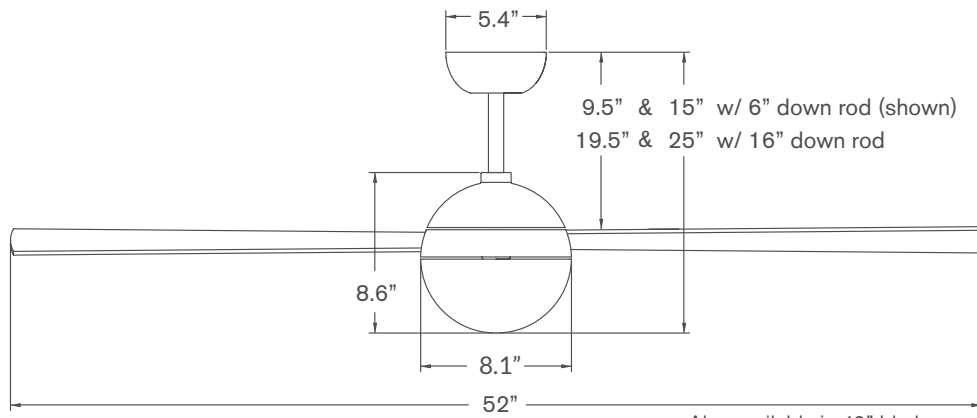

Ball | 52

Ball | 52 > Configure item number from attributes below.

#BAL	Finish	Blade Span	Blade Color	Light Option	Control Option
-	-	-	-	-	-
▲	▲	▲	▲	▲	▲
GW	Gloss White	52 52" Span	WH White	NL No Light	001 Fan Speed Only
BA	Brushed Aluminum		AL Aluminum	652 20W LED	002 Fan & Light – 3 Wire
			MP Maple		003 Handheld Remote
					004 Fan & Light – 2 Wire
					005 Wall/Remote Combo

Dimensions

Also available in 42" blade span.

Specifications

- 153mm x 18mm AC motor with reverse switch on fan body
- Die cast aluminum construction
- 52" span, plywood blades
- Includes 6" and 16" down rods (longer options also available)
- Optional LED light: 20W, 90 CRI, 3000K, 1800 lumens (dimnable) behind opal glass diffuser; CA Title 24 (JA8) compliant
- Slope compatible up to 33°; adapter available for slopes up to 45°
- Designed by Ron Rezek
- ETL listed for dry and damp locations
- Weight: 16 lbs (7.3 kgs)

DOWN RODS

The Ball ships standard with 6" and 16" down rods. Use the following part numbers to order accessory down rods.

#DRD	Finish	Length
-	-	-
▲	-	▲
GW	Gloss White	12 12"
BA	Brushed Aluminum	24 24"
		36 36"
		48 48"
		60 60"
		72 72"