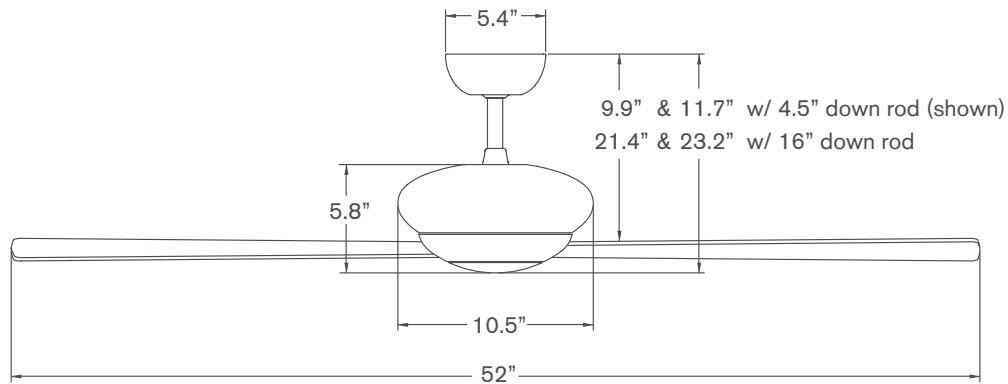

Dimensions

Also available in 42" blade span.

Specifications

- 153mm x 18mm AC motor with reverse switch on fan body
- Die cast and spun aluminum construction
- 52" span, plywood blades
- Includes 4.5" and 16" down rods (longer options also available)
- Optional LED light: 17W, 90 CRI, 3000K, 1530 lumens (dimnable) behind an opal glass diffuser; adds 1.5" to length of fan; CA Title 24 (JA8) compliant
- Slope compatible up to 33°; adapter available for slopes up to 45°
- Designed by Ron Rezek
- ETL listed for dry and damp locations
- Weight: 15 lbs (6.8 kgs)