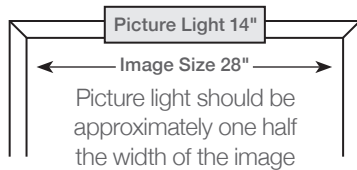

Size Selection Guide