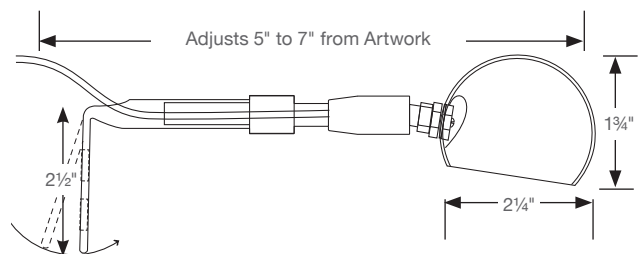

Plug-In Advent Incandescent

A7-71 (Antique Brass)

Features

- Swivel at shade for easy shade positioning
- Slide arm adjusts for horizontal extension
- Paintable 8' ivory cord with In-line hi-lo switch 3' from plug
- Polished metal reflector in shade for maximum light output
- Mount to frame or wall with included hardware

Size Selection Guide

Finishes

Polished Brass #61

Antique Brass #71

Product Options:

- A7-61
- A7-671
- A14-61
- A14-71

Specifications

A7" shade
one 25T10F bulb