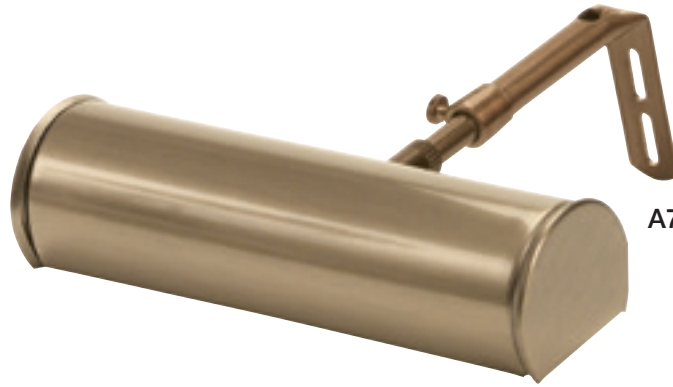

Plug-In Advent Incandescent

A7-71 (Antique Brass)

Features

- Swivel at shade for easy shade positioning
- Slide arm adjusts for horizontal extension
- Paintable 8' ivory cord with In-line hi-lo switch 3' from plug
- Polished metal reflector in shade for maximum light output
- Mount to frame or wall with included hardware

Size Selection Guide

Finishes

Polished Brass #61

Antique Brass #71

Product Options:

- A7-61
- A7-671
- A14-61
- A14-71

Specifications

A7" shade
one 25T10F bulb

A14" shade
two 25T10F bulbs