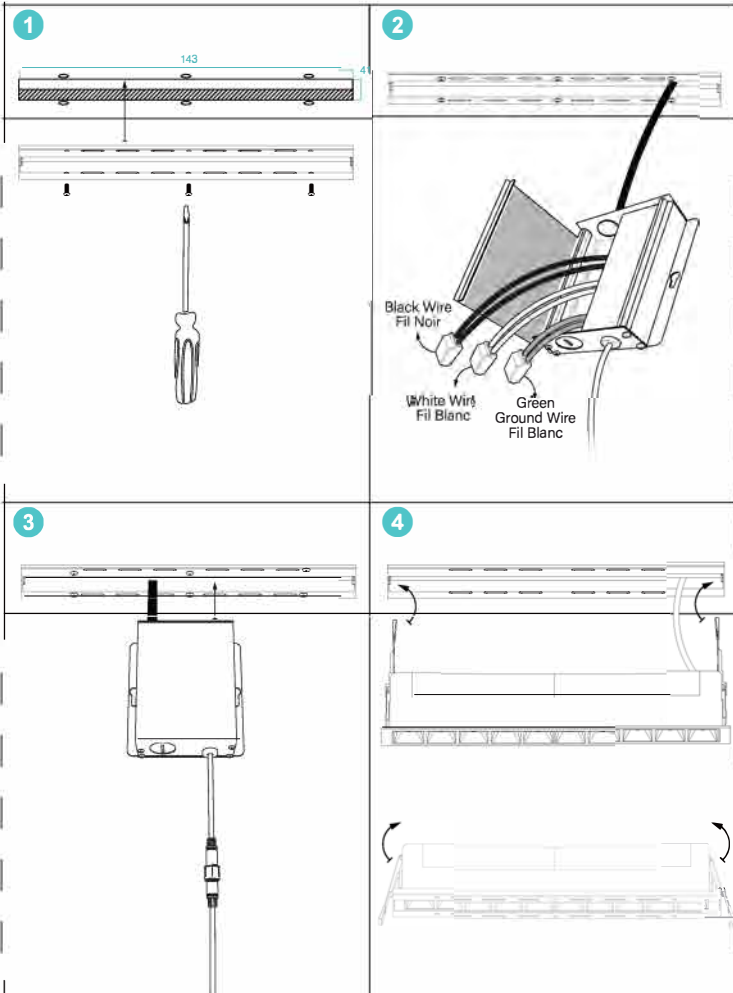

# 10 Cells

## Trimless Micro Ray Downlight

- Durable airtight aluminum body
- Type IC, Damp Location - No Housing Required
- Flangeless installation, provide a more high end looking
- No housing required, easy and fast installation
- 100%-10% dimming capability. This fixture is compatible with industry standard forward-phase / reverse-phase and TRIAC/ELV dimmers
- Rated for long life - over 50,000 hours

### INSTALLATION

SPECIFICATIONS	
Application	Recessed Ceiling Mount
Watts	20W
CRI	90Ra+
Color Temperature(K)	3000K
Light Ouput(lm)	<b>1500lm</b>
Default Driver Input	AC120V, 60Hz
Dimming	Triac Dimming
Power Factor	>0,9
Approved Location	Damp Location
IC Rated	Yes
Operating Temp.	(-4°F~104°F) -20~40°C
Beam Angle	38°

### DIMENSIONS