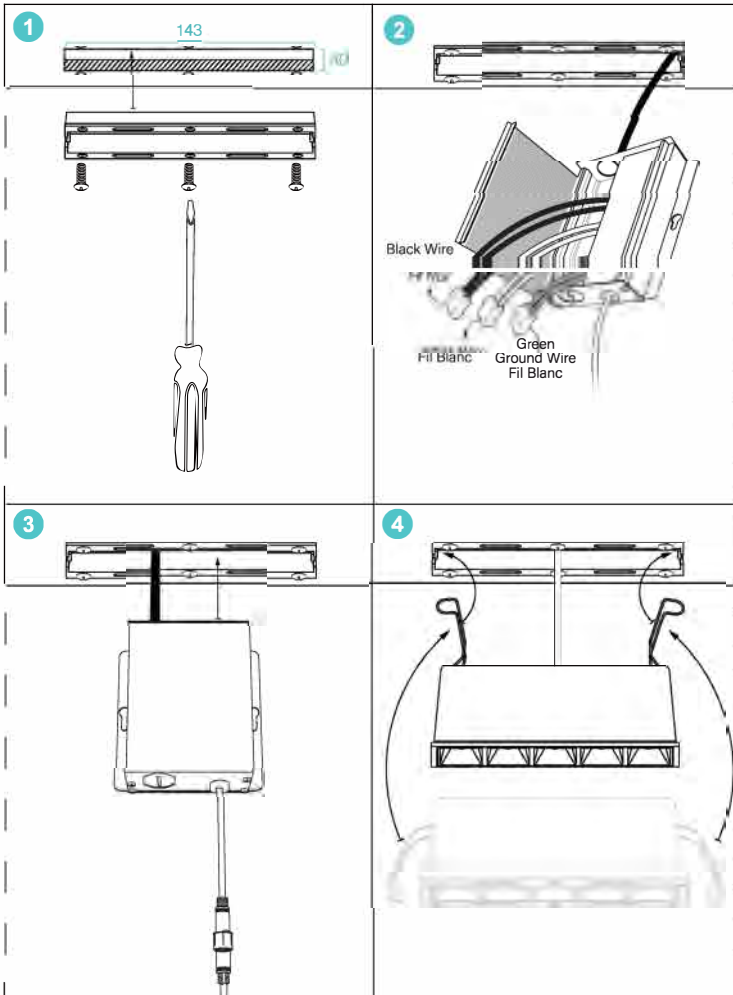

INSTALLATION