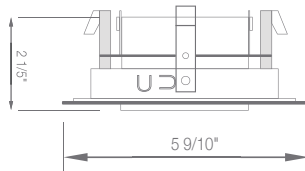

4 Inch

Trimless Trims and New Die cast Trim

- Body Painted finishes are powder coated for abrasion resistance
- Steel metal clips secure to housing
- Can be used in line voltage applications GU-10 Base Light Source
- Trim will adjust 15° from vertical position
- See Housing for maximum wattage according to selection
- Location. Suitable for Damp Locations
- Available in Die-cast finish.

DESIGN FOR NEW CONSTRUCTION HOUSING ONLY

Trims are compatible with NEW CONSTRUCTION housings only!!!

R4-589TL-MW

R4-421TL-MW

R4-DS589TL-MW

DIE-CAST TRIM

Product is designed to access light source via twist and lock mechanism from bottom of the trim.

4" Square

R4-GUICAT
New construction
GU-10 Recessed
can only

4" Round

ORDERING & SPECIFICATIONS

Models	R4-421TL-MW	R4-589TL-MW	R4-DS589TL-MW
Style	Round	Square	Square
Application	Recessed New Work	Recessed New Work	Recessed New Work
Finish	Matte White	Matte White	Matte White
Bulb	GU-10 Only	GU-10 Only	GU-10 Only
Housing	R4-GUICAT	R4-GUICAT	R4-GUICAT