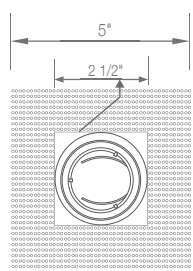

4 Inch

Trimless Trims and New Die cast Trim

- Body Painted finishes are powder coated for abrasion resistance
- Steel metal clips secure to housing
- Can be used in line voltage applications GU-10 Base Light Source
- Trim will adjust 15° from vertical position
- See Housing for maximum wattage according to selection
- Location. Suitable for Damp Locations
- Available in Die-cast finish.

DESIGN FOR NEW CONSTRUCTION HOUSING ONLY

Trims are compatible with NEW CONSTRUCTION housings only!!!

R4-589TL-MW

R4-421TL-MW

R4-DS589TL-MW

DIE-CAST TRIM

Product is designed to access light source via twist and lock mechanism from bottom of the trim.

4" Square

R4-GUICAT
New construction
GU-10 Recessed
can only

4" Round

ORDERING & SPECIFICATIONS

Models	R4-421TL-MW	R4-589TL-MW	R4-DS589TL-MW
Style	Round	Square	Square
Application	Recessed New Work	Recessed New Work	Recessed New Work
Finish	Matte White	Matte White	Matte White
Bulb	GU-10 Only	GU-10 Only	GU-10 Only
Housing	R4-GUICAT	R4-GUICAT	R4-GUICAT