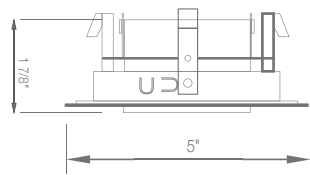

4 Inch

Trimless Trims and New Die cast Trim

- Body Painted finishes are powder coated for abrasion resistance
- Steel metal clips secure to housing
- Can be used in line voltage applications GU-10 Base Light Source
- Trim will adjust 15° from vertical position
- See Housing for maximum wattage according to selection
- Location. Suitable for Damp Locations
- Available in Die-cast finish.

DESIGN FOR NEW CONSTRUCTION HOUSING ONLY

Trims are compatible with NEW CONSTRUCTION housings only!!!

R4-589TL-MW

R4-421TL-MW

R4-DS589TL-MW

DIE-CAST TRIM

Product is designed to access light source via twist and lock mechanism from bottom of the trim.

4" Square

R4-GUICAT
New construction
GU-10 Recessed
can only

4" Round

ORDERING & SPECIFICATIONS

Models	R4-421TL-MW	R4-589TL-MW	R4-DS589TL-MW
Style	Round	Square	Square
Application	Recessed New Work	Recessed New Work	Recessed New Work
Finish	Matte White	Matte White	Matte White
Bulb	GU-10 Only	GU-10 Only	GU-10 Only
Housing	R4-GUICAT	R4-GUICAT	R4-GUICAT