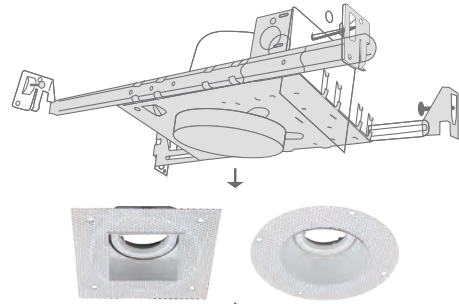

4 Inch

Trimless Trims and New Die cast Trim

- Body Painted finishes are powder coated for abrasion resistance
- Steel metal clips secure to housing
- Can be used in line voltage applications GU-10 Base Light Source
- Trim will adjust 15° from vertical position
- See Housing for maximum wattage according to selection
- Location. Suitable for Damp Locations
- Available in Die-cast finish.

DESIGN FOR NEW CONSTRUCTION HOUSING ONLY

Trims are compatible with NEW CONSTRUCTION housings only!!!

R4-589TL-MW

R4-421TL-MW

R4-DS589TL-MW

DIE-CAST TRIM

Product is designed to access light source via twist and lock mechanism from bottom of the trim.

4" Square

R4-GUICAT
New construction
GU-10 Recessed
can only

4" Round

ORDERING & SPECIFICATIONS

Models	R4-421TL-MW	R4-589TL-MW	R4-DS589TL-MW
Style	Round	Square	Square
Application	Recessed New Work	Recessed New Work	Recessed New Work
Finish	Matte White	Matte White	Matte White
Bulb	GU-10 Only	GU-10 Only	GU-10 Only
Housing	R4-GUICAT	R4-GUICAT	R4-GUICAT