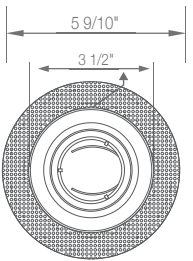

4 Inch

Trimless Trims and New Die cast Trim

- Body Painted finishes are powder coated for abrasion resistance
- Steel metal clips secure to housing
- Can be used in line voltage applications GU-10 Base Light Source
- Trim will adjust 15° from vertical position
- See Housing for maximum wattage according to selection
- Location. Suitable for Damp Locations
- Available in Die-cast finish.

DESIGN FOR NEW CONSTRUCTION HOUSING ONLY

Trims are compatible with NEW CONSTRUCTION housings only!!!

R4-589TL-MW

R4-421TL-MW

R4-DS589TL-MW

DIE-CAST TRIM

Product is designed to access light source via twist and lock mechanism from bottom of the trim.

4" Square

R4-GUICAT
New construction
GU-10 Recessed
can only

4" Round

ORDERING & SPECIFICATIONS

Models	R4-421TL-MW	R4-589TL-MW	R4-DS589TL-MW
Style	Round	Square	Square
Application	Recessed New Work	Recessed New Work	Recessed New Work
Finish	Matte White	Matte White	Matte White
Bulb	GU-10 Only	GU-10 Only	GU-10 Only
Housing	R4-GUICAT	R4-GUICAT	R4-GUICAT