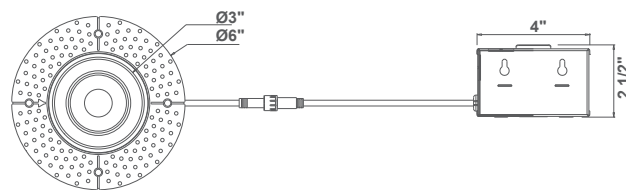

DAMP LOCATION

DIMMABLE

AIR TIGHT

IC RATED

SPECIFICATIONS	
Application	Recessed Ceiling Mount
Watts	15W
CRI	90Ra+
Color Temperature(K)	5CCT Selectable 2700 to 5000k
Light Output(lm)	1000lm
Default Driver Input	AC120V, 60Hz
Dimming	Triac Dimming
Power Factor	>0.9
Approved Location	Damp Location
Air Tight	Yes
Operating Temp.	(-4°F~104°F) -20~40°C
Beam Angle	38°

### ORDERING

MODELS	CCT	FINISH
RA4RTL-15W-5CCT-D90-MW	5CCT selectable	MW(Matte White)
RA4STL-15W-5CCT-D90-MW	(2700-5000K)	

Cut Hole Size  
Ø3 3/4"

Twist and lock