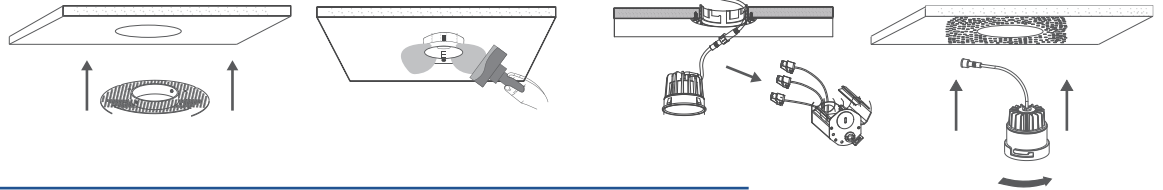

## Trimless Downlight

- Durable airtight aluminum body
- Type IC, Air-Tight & Damp - No Housing Required
- Flangeless installation, to provide a high end look.
- No housing required, easy and fast installation
- 100%-10% dimming capability. This fixture is compatible with industry standard forward-phase / reverse-phase and TRIAC/ELV dimmers
- Rated for long life - over 50,000 hours

DAMP LOCATION

DIMMABLE

AIR TIGHT

IC RATED

SPECIFICATIONS	
Application	Recessed Ceiling Mount
Watts	15W
CRI	90Ra+
Color Temperature(K)	5CCT Selectable 2700 to 5000k
Light Output(lm)	1000lm
Default Driver Input	AC120V, 60Hz
Dimming	Triac Dimming
Power Factor	>0.9
Approved Location	Damp Location
Air Tight	Yes
Operating Temp.	(-4°F~104°F) -20~40°C
Beam Angle	38°

### ORDERING

MODELS	CCT	FINISH
RA4RTL-15W-5CCT-D90-MW	5CCT selectable	MW(Matte White)
RA4STL-15W-5CCT-D90-MW	(2700-5000K)	

Cut Hole Size  
Ø3 3/4"

Twist and lock