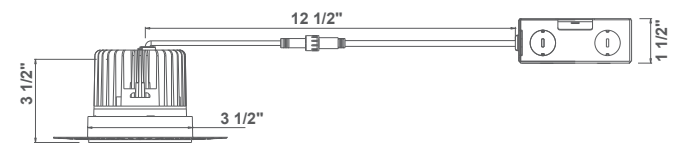

DAMP LOCATION

DIMMABLE

AIR TIGHT

IC RATED

SPECIFICATIONS	
Application	Recessed Ceiling Mount
Watts	15W
CRI	90Ra+
Color Temperature(K)	5CCT Selectable 2700 to 5000k
Light Output(lm)	1000lm
Default Driver Input	AC120V, 60Hz
Dimming	Triac Dimming
Power Factor	>0.9
Approved Location	Damp Location
Air Tight	Yes
Operating Temp.	(-4°F~104°F) -20~40°C
Beam Angle	38°

### ORDERING

MODELS	CCT	FINISH
RA4RTL-15W-5CCT-D90-MW	5CCT selectable	MW(Matte White)
RA4STL-15W-5CCT-D90-MW	(2700-5000K)	

Cut Hole Size  
Ø3 3/4"

Twist and lock