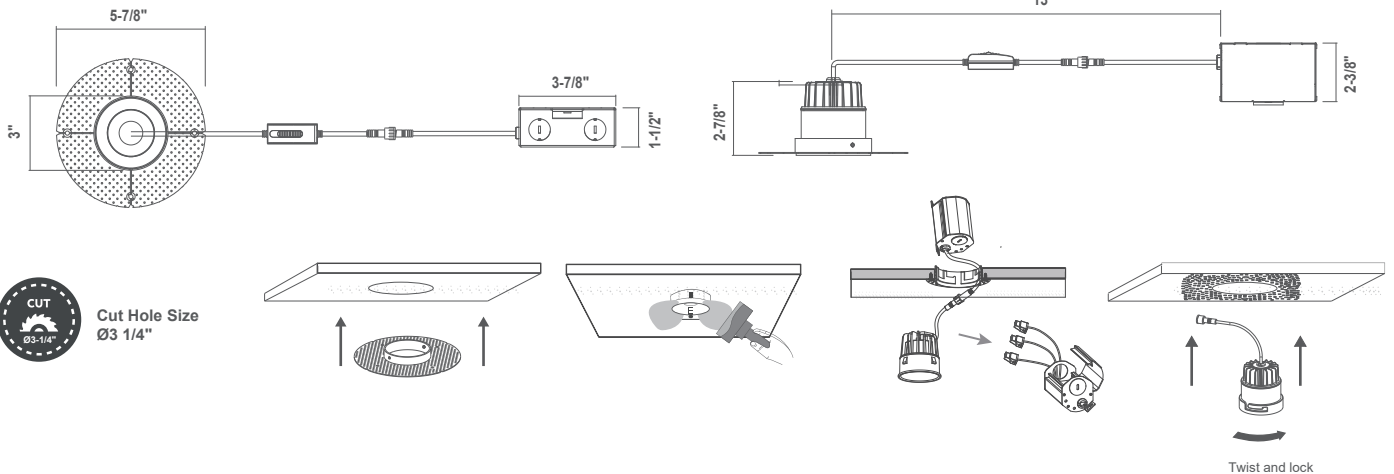

3.5 Inch

Trimless Downlight

- Durable airtight aluminum body
- Type IC, Air-Tight & Damp - No Housing Required
- Flangeless installation, to provide a higher end look.
- No housing required, easy and fast installation
- 100%-10% dimming capability. This fixture is compatible with industry standard forward-phase / reverse-phase and TRIAC/ELV dimmers
- Rated for long life - over 50,000 hours

SPECIFICATIONS	
Application	Recessed Ceiling Mount
Watts	12W
CRI	90Ra+
Color Temperature(K)	5CCT Selectable 2700k to 5000k
Light Output(lm)	800lm
Default Driver Input	AC120V, 60Hz
Dimming	Triac Dimming
Power Factor	>0.9
Approved Location	Damp Location
Air Tight	Yes
Operating Temp.	(-4°F~104°F) -20~40°C
Beam Angle	38°

ORDERING

MODELS	CCT	FINISH
RA3.5RTL-PIC-12W-5CCT-D90MW	5CCT selectable (2700-5000K)	MW(Matte White)
RA3.5STL-PIC-12W-5CCT-D90MW		

Accessories

Emergency Backup  BL-ELD-15W See Page 60	Mounting Plate  R3.5-NC See Page 60
--	---