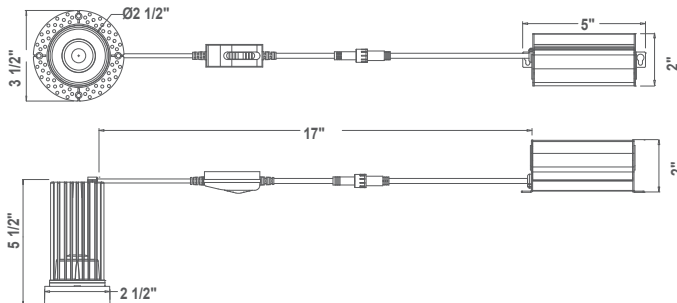

2

Inch

Trimless Downlight

- Durable airtight aluminum body
- Type IC, Air-Tight & Damp - No Housing Required
- Flangeless installation, to provide a higher end look
- No housing required, easy and fast installation
- 100%-10% dimming capability. This fixture is compatible with industry standard forward-phase / reverse-phase and TRIAC/ELV dimmers
- Rated for long life - over 50,000 hours

2" Round 15W Trimless Downlight

2" Square 15W Trimless Downlight

SPECIFICATIONS	
Application	Recessed Ceiling Mount
Watts	15W
CRI	90Ra+
Color Temperature(K)	5CCT Selectable (2700k to 5000k)
Light Output(lm)	1000lm
Default Driver Input	AC120V, 60Hz
Dimming	Triac Dimming
Power Factor	>0.9
Approved Location	Damp Location
Air Tight	Yes
Operating Temp.	(-4°F~104°F) -20~40°C
Beam Angle	38°

ORDERING

MODELS	CCT	FINISH
RA2RTL-IC-15W-3D90-MW	3000K	MW(Matte White)
RA2STL-IC-15W-3D90-MW	3000K	
RA2RTL-IC-15W-5CCT-D90-MW	5CCT selectable	
RA2STL-IC-15W-5CCT-D90-MW	(2700-5000K)	

Cut Hole Size
Round: Ø2 3/5"
Square: 2 4/5"x2 4/5"