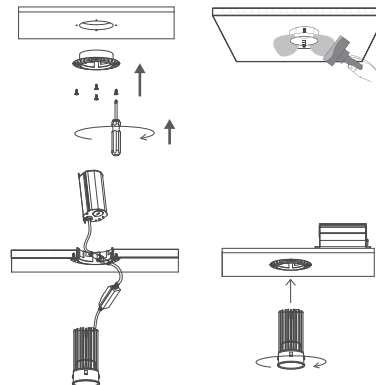

2

Inch

Trimless Downlight

- Durable airtight aluminum body
- Type IC, Air-Tight & Damp - No Housing Required
- Flangeless installation, to provide a higher end look
- No housing required, easy and fast installation
- 100%-10% dimming capability. This fixture is compatible with industry standard forward-phase / reverse-phase and TRIAC/ELV dimmers
- Rated for long life - over 50,000 hours

2" Round 15W Trimless Downlight

2" Square 15W Trimless Downlight

SPECIFICATIONS	
Application	Recessed Ceiling Mount
Watts	15W
CRI	90Ra+
Color Temperature(K)	5CCT Selectable (2700k to 5000k)
Light Output(lm)	1000lm
Default Driver Input	AC120V, 60Hz
Dimming	Triac Dimming
Power Factor	>0.9
Approved Location	Damp Location
Air Tight	Yes
Operating Temp.	(-4°F~104°F) -20~40°C
Beam Angle	38°

ORDERING

MODELS	CCT	FINISH
RA2RTL-IC-15W-3D90-MW	3000K	MW(Matte White)
RA2STL-IC-15W-3D90-MW	3000K	
RA2RTL-IC-15W-5CCT-D90-MW	5CCT selectable	
RA2STL-IC-15W-5CCT-D90-MW	(2700-5000K)	

Cut Hole Size
Round: Ø2 3/5"
Square: 2 4/5"x2 4/5"