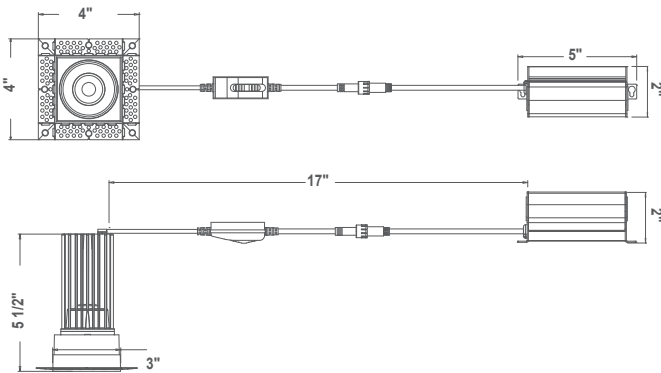

2

Inch

Trimless Downlight

- Durable airtight aluminum body
- Type IC, Air-Tight & Damp - No Housing Required
- Flangeless installation, to provide a higher end look
- No housing required, easy and fast installation
- 100%-10% dimming capability. This fixture is compatible with industry standard forward-phase / reverse-phase and TRIAC/ELV dimmers
- Rated for long life - over 50,000 hours

2" Round 15W Trimless Downlight

2" Square 15W Trimless Downlight

SPECIFICATIONS	
Application	Recessed Ceiling Mount
Watts	15W
CRI	90Ra+
Color Temperature(K)	5CCT Selectable (2700k to 5000k)
Light Output(lm)	1000lm
Default Driver Input	AC120V, 60Hz
Dimming	Triac Dimming
Power Factor	>0.9
Approved Location	Damp Location
Air Tight	Yes
Operating Temp.	(-4°F~104°F) -20~40°C
Beam Angle	38°

ORDERING

MODELS	CCT	FINISH
RA2RTL-IC-15W-3D90-MW	3000K	MW(Matte White)
RA2STL-IC-15W-3D90-MW	3000K	
RA2RTL-IC-15W-5CCT-D90-MW	5CCT selectable	
RA2STL-IC-15W-5CCT-D90-MW	(2700-5000K)	

Cut Hole Size
Round: Ø2 3/5"
Square: 2 4/5"x2 4/5"