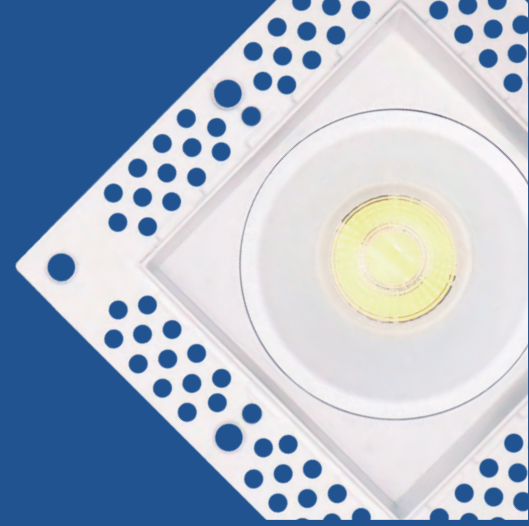

2

Inch

Trimless Downlight

- Durable airtight aluminum body
- Type IC, Air-Tight & Damp - No Housing Required
- Flangeless installation, to provide a higher end look
- No housing required, easy and fast installation
- 100%-10% dimming capability. This fixture is compatible with industry standard forward-phase / reverse-phase and TRIAC/ELV dimmers
- Rated for long life - over 50,000 hours

2" Round 15W Trimless Downlight

2" Square 15W Trimless Downlight

SPECIFICATIONS	
Application	Recessed Ceiling Mount
Watts	15W
CRI	90Ra+
Color Temperature(K)	5CCT Selectable (2700k to 5000k)
Light Output(lm)	1000lm
Default Driver Input	AC120V, 60Hz
Dimming	Triac Dimming
Power Factor	>0.9
Approved Location	Damp Location
Air Tight	Yes
Operating Temp.	(-4°F~104°F) -20~40°C
Beam Angle	38°

ORDERING

MODELS	CCT	FINISH
RA2RTL-IC-15W-3D90-MW	3000K	MW(Matte White)
RA2STL-IC-15W-3D90-MW	3000K	
RA2RTL-IC-15W-5CCT-D90-MW	5CCT selectable	
RA2STL-IC-15W-5CCT-D90-MW	(2700-5000K)	

Cut Hole Size
Round: Ø2 3/5"
Square: 2 4/5"x2 4/5"