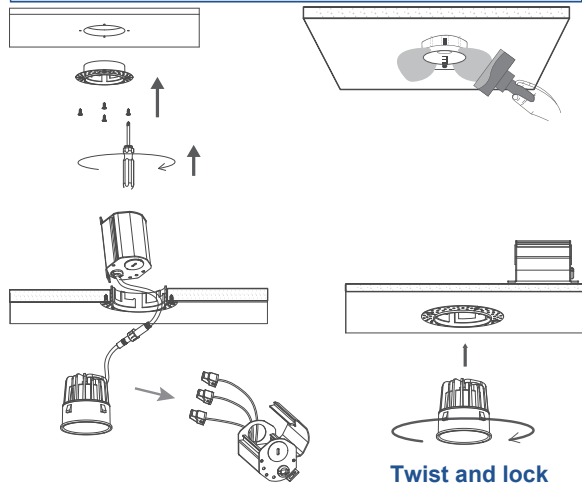

2 Inch

Trimless Downlight

- Durable airtight aluminum body
- Type IC, Air-Tight & Damp - No Housing Required
- Flangeless installation, to provide a high end look
- No housing required, easy and fast installation
- 100%-10% dimming capability. This fixture is compatible with industry standard forward-phase / reverse-phase and TRIAC/ELV dimmers
- Rated for long life - over 50,000 hours

SPECIFICATIONS	
Application	Recessed Ceiling Mount
Watts	8W
CRI	90Ra+
Color Temperature(K)	5CCT Selectable (2700K to 5000k)
Light Output(lm)	600lm
Default Driver Input	AC120V, 60Hz
Dimming	Triac Dimming
Power Factor	>0.9
Approved Location	Damp Location
Air Tight	Yes
Operating Temp.	(-4°F~104°F) -20~40°C
Beam Angle	38°

ORDERING

MODELS	CCT	FINISH
R2RTL-IC-8W-3D90-MW	3000K	MW(Matte White)
R2STL-IC-8W-3D90-MW	3000K	
R2RTL-IC-8W-5CCT-D90-MW	5CCT selectable	
R2STL-IC-8W-5CCT-D90-MW	(2700-5000K)	

CUT
 Cut Hole Size
 Round: Ø2 3/5"
 Square: 2 4/5" x 2 4/5"

2" Round 8W Trimless Downlight

2" Square 8W Trimless Downlight

Accessories

Mounting Plate  R2.5-4-6-NC See Page 60	Emergency Backup  BL-ELD-15W See Page 60
---	--