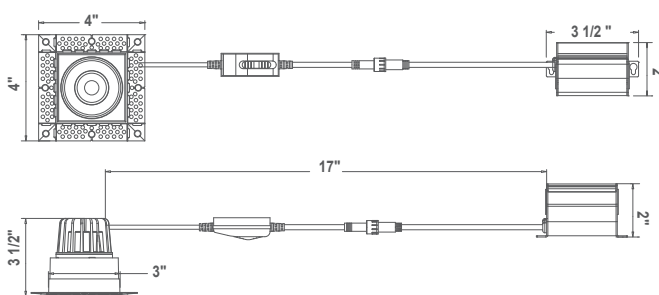

2 Inch

Trimless Downlight

- Durable airtight aluminum body
- Type IC, Air-Tight & Damp - No Housing Required
- Flangeless installation, to provide a high end look
- No housing required, easy and fast installation
- 100%-10% dimming capability. This fixture is compatible with industry standard forward-phase / reverse-phase and TRIAC/ELV dimmers
- Rated for long life - over 50,000 hours

SPECIFICATIONS	
Application	Recessed Ceiling Mount
Watts	8W
CRI	90Ra+
Color Temperature(K)	5CCT Selectable (2700K to 5000k)
Light Output(lm)	600lm
Default Driver Input	AC120V, 60Hz
Dimming	Triac Dimming
Power Factor	>0.9
Approved Location	Damp Location
Air Tight	Yes
Operating Temp.	(-4°F~104°F) -20~40°C
Beam Angle	38°

ORDERING

MODELS	CCT	FINISH
R2RTL-IC-8W-3D90-MW	3000K	MW(Matte White)
R2STL-IC-8W-3D90-MW	3000K	
R2RTL-IC-8W-5CCT-D90-MW	5CCT selectable	
R2STL-IC-8W-5CCT-D90-MW	(2700-5000K)	

CUT
 Cut Hole Size
 Round: Ø2 3/5"
 Square: 2 4/5" x 2 4/5"

2" Round 8W Trimless Downlight

2" Square 8W Trimless Downlight

Accessories

Mounting Plate  R2.5-4-6-NC See Page 60	Emergency Backup  BL-ELD-15W See Page 60
---	--