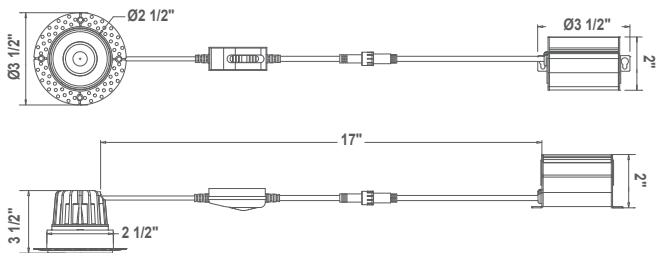

2 Inch

Trimless Downlight

- Durable airtight aluminum body
- Type IC, Air-Tight & Damp - No Housing Required
- Flangeless installation, to provide a high end look
- No housing required, easy and fast installation
- 100%-10% dimming capability. This fixture is compatible with industry standard forward-phase / reverse-phase and TRIAC/ELV dimmers
- Rated for long life - over 50,000 hours

SPECIFICATIONS	
Application	Recessed Ceiling Mount
Watts	8W
CRI	90Ra+
Color Temperature(K)	5CCT Selectable (2700K to 5000k)
Light Output(lm)	600lm
Default Driver Input	AC120V, 60Hz
Dimming	Triac Dimming
Power Factor	>0.9
Approved Location	Damp Location
Air Tight	Yes
Operating Temp.	(-4°F~104°F) -20~40°C
Beam Angle	38°

ORDERING

MODELS	CCT	FINISH
R2RTL-IC-8W-3D90-MW	3000K	MW(Matte White)
R2STL-IC-8W-3D90-MW	3000K	
R2RTL-IC-8W-5CCT-D90-MW	5CCT selectable	
R2STL-IC-8W-5CCT-D90-MW	(2700-5000K)	

CUT
 Cut Hole Size
 Round: Ø2 3/5"
 Square: 2 4/5" x 2 4/5"