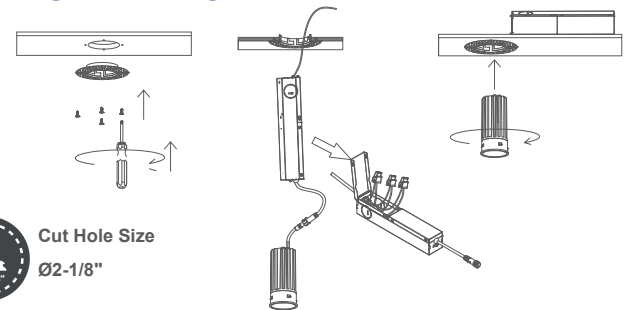

1 Inch

Trimless Downlight

- Durable airtight aluminum body
- Type IC, Air-Tight - No Housing Required
- Flangeless installation, to provide a high end look
- No housing required, easy and fast installation
- 100%-10% dimming capability. This fixture is compatible with industry standard forward-phase / reverse-phase and TRIAC/ELV dimmers
- Rated for long life - over 50,000 hours

SPECIFICATIONS	
Application	Recessed Ceiling Mount
Watts	7W
CRI	90Ra+
Color Temperature(K)	5CCT Selectable
Light Output(lm)	500lm
Default Driver Input	AC120V, 60Hz
Dimming	Triac Dimming
Power Factor	>0.9
Approved Location	Damp Location
Air Tight	Yes
Operating Temp.	(-4°F~104°F) -20~40°C
Beam Angle	38°

ORDERING

MODELS	CCT	FINISH
RA1RTL-7W-5CCT-D90-MW	5CCT selectable (2700-5000K)	MW (Matte White)
RA1STL-7W-5CCT-D90-MW		

DIMENSIONS

INSTALLATION

Cut Hole Size
Ø2-1/8"

Accessories

Emergency Driver

BL-ELD-15W
See Page 60