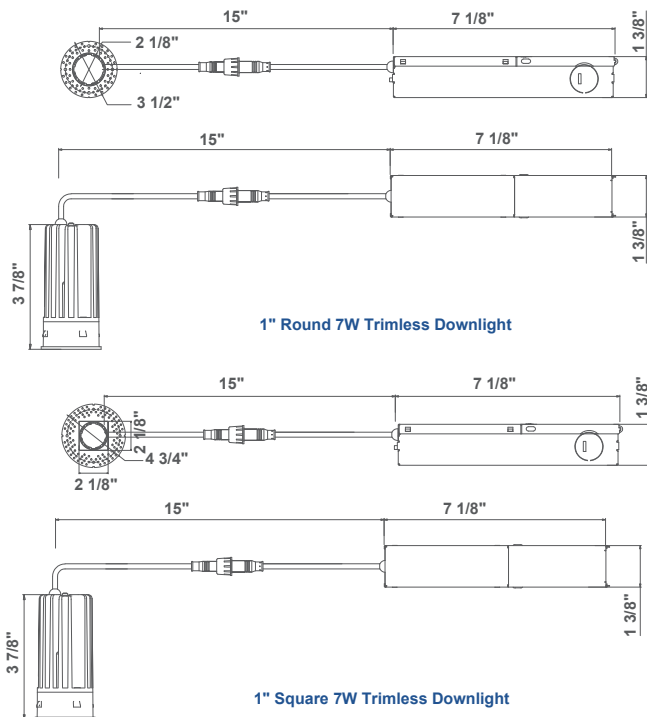

1 Inch

Trimless Downlight

- Durable airtight aluminum body
- Type IC, Air-Tight - No Housing Required
- Flangeless installation, to provide a high end look
- No housing required, easy and fast installation
- 100%-10% dimming capability. This fixture is compatible with industry standard forward-phase / reverse-phase and TRIAC/ELV dimmers
- Rated for long life - over 50,000 hours

SPECIFICATIONS	
Application	Recessed Ceiling Mount
Watts	7W
CRI	90Ra+
Color Temperature(K)	5CCT Selectable
Light Output(lm)	500lm
Default Driver Input	AC120V, 60Hz
Dimming	Triac Dimming
Power Factor	>0.9
Approved Location	Damp Location
Air Tight	Yes
Operating Temp.	(-4°F~104°F) -20~40°C
Beam Angle	38°

ORDERING

MODELS	CCT	FINISH
RA1RTL-7W-5CCT-D90-MW	5CCT selectable (2700-5000K)	MW (Matte White)
RA1STL-7W-5CCT-D90-MW		

DIMENSIONS

INSTALLATION

Cut Hole Size
Ø2-1/8"

Accessories

Emergency Driver

BL-ELD-15W
See Page 60