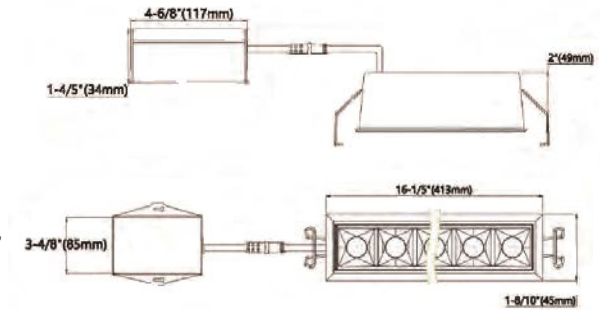

LED Regressed Downlight - Fixed

15 Light Micro Series

- Durable Aluminum body.
- Simple snap-in installation is fast and easy
- I.C. rated for direct contact with insulation
- No housing required
- Input voltage: AC 120V 60Hz
- 100-10% dimming capability this fixture is compatible with industry standard TRIAC/ELV dimmers
- Rated for a long life - over 50,000 hours
- Suitable for DAMP LOCATION

DIMMABLE DAMP LOCATION INSTANT ON/OFF

Cut Out: 10 3/4" X 1 1/2"

SPECIFICATIONS	
Application	Recessed Ceiling Mount
Light Output(lm)	750lm
Watts	30W
Optional Driver Input	Triac Dimming
CRI	80
Color Temperature(k)	3000K
Input Volts & Frequency	120V 60Hz
Approved Location	Damp Location
Operating Temp.	(-4°F~104°F) -20~40°C
Beam Angle	30°