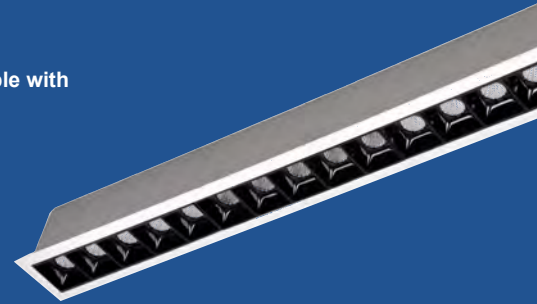

LED Regressed Downlight - Fixed

15 Light Micro Series

- Durable Aluminum body.
- Simple snap-in installation is fast and easy
- I.C. rated for direct contact with insulation
- No housing required
- Input voltage: AC 120V 60Hz
- 100-10% dimming capability this fixture is compatible with industry standard TRIAC/ELV dimmers
- Rated for a long life - over 50,000 hours
- Suitable for DAMP LOCATION

DIMMABLE DAMP LOCATION INSTANT ON/OFF

Cut Out: 10 3/4" X 1 1/2"

SPECIFICATIONS	
Application	Recessed Ceiling Mount
Light Output(lm)	750lm
Watts	30W
Optional Driver Input	Triac Dimming
CRI	80
Color Temperature(k)	3000K
Input Volts & Frequency	120V 60Hz
Approved Location	Damp Location
Operating Temp.	(-4°F~104°F) -20~40°C
Beam Angle	30°

Ordering

MODELS	CCT	FINISH
MR15L-30W-3D-30-MWB	3000K	MWB
MR15L-30W-4D-30-MWB	4000K	Matte White with
MR15L-30W-4D-15-MWB	4000K 15° Beam	Matte Black Insert

Accessories

Cover Plate

MR5-INSERT-MW

See Page 60

Mounting Plate