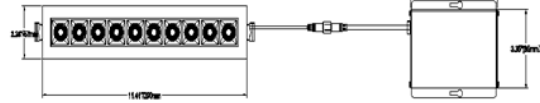

Cut Out: 5.25" X 1.23"

Cut Out: 11.1" X 1.53

SPECIFICATIONS	
Application	Recessed Ceiling Mount
Light Output(lm)	<b>1200lm</b>
Watts	<b>15W</b>
Optional Driver Input	Triac Dimming
CRI	90
Color Temperature(k)	3000K
Input Volts & Frequency	120V 60Hz
Approved Location	Damp Location
Operating Temp.	(-4°F~104°F) -20~40°C
Beam Angle	38°