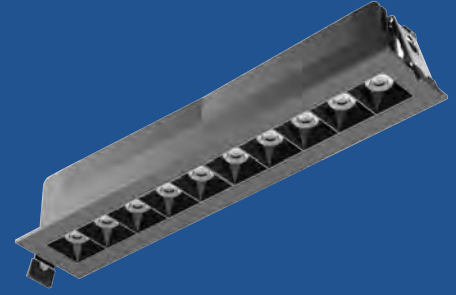

# LED Regressed Downlight - Fixed

## 5 and 10 Light Mini Series

- Durable Aluminum body.
- Simple snap-in installation is fast and easy
- I.C. rated for direct contact with insulation
- No housing required
- Input voltage: AC 120V 60Hz
- 100-10% dimming capability this fixture is compatible with industry standard TRIAC/ELV dimmers
- Rated for a long life - over 50,000 hours
- Suitable for DAMP LOCATION

Cut Out: 5.25" X 1.23"

Cut Out: 11.1" X 1.53

SPECIFICATIONS	
Application	Recessed Ceiling Mount
Light Output(lm)	<b>1200lm</b>
Watts	<b>15W</b>
Optional Driver Input	Triac Dimming
CRI	90
Color Temperature(k)	3000K
Input Volts & Frequency	120V 60Hz
Approved Location	Damp Location
Operating Temp.	(-4°F~104°F) -20~40°C
Beam Angle	38°

SPECIFICATIONS	
Application	Recessed Ceiling Mount
Light Output(lm)	<b>2400Lm</b>
Watts	<b>30W</b>
Optional Driver Input	Triac Dimming
CRI	90
Color Temperature(k)	3000K
Input Volts & Frequency	120V 60Hz
Approved Location	Damp Location
Operating Temp.	(-4°F~104°F) -20~40°C
Beam Angle	38°