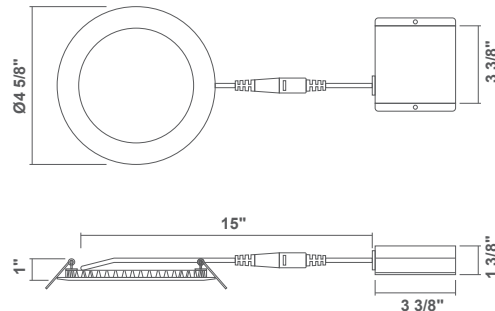

# 4 Inch

## Triac Dimming LED Slim Downlight

- Edge-lit technology, no glare or dark spots, instant-on
- No existing recessed housing or junction box required
- Dimming: TRIAC down to 10%
- I.C. rated for direct contact with insulation
- Suitable for WET LOCATION
- Rated for a long life - over 50,000 hours

SPECIFICATION			
Model / Ordering guide	L4R-11W-3CCT-D90-MW	LA4R-11W-3CCT-D90-MW	LA4S-11W-3CCT-D90-MW
Shape	Round	Round	Square
Default Driver Input	AC120V, 60Hz	AC120V-277V, 60Hz	AC120V-277V, 60Hz
Size		4 in	
Watts		11W	
Light Output(lm)		700lm	
Color Temperature(K)		3CCT Selectable 3000K to 5000K	
CRI		90Ra+	
Dimming		Triac Dimming	
Power Factor		>0.9	
Approved Location		Wet Location	
Air Tight		Yes	
Operating Temp.		(-4°F~104°F) -20~40°C	
Beam Angel		120°	

Cut Hole Size: Ø4-1/4"

Size: Ø4-1/4"