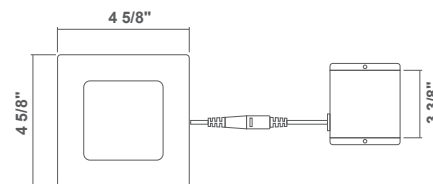

SPECIFICATION			
Model / Ordering guide	L4R-11W-3CCT-D90-MW	LA4R-11W-3CCT-D90-MW	LA4S-11W-3CCT-D90-MW
Shape	Round	Round	Square
Default Driver Input	AC120V, 60Hz	AC120V-277V, 60Hz	AC120V-277V, 60Hz
Size		4 in	
Watts		11W	
Light Output(lm)		700lm	
Color Temperature(K)		3CCT Selectable 3000K to 5000K	
CRI		90Ra+	
Dimming		Triac Dimming	
Power Factor		>0.9	
Approved Location		Wet Location	
Air Tight		Yes	
Operating Temp.		(-4°F~104°F) -20~40°C	
Beam Angel		120°	

Cut Hole Size: Ø4-1/4"

Size: Ø4-1/4"