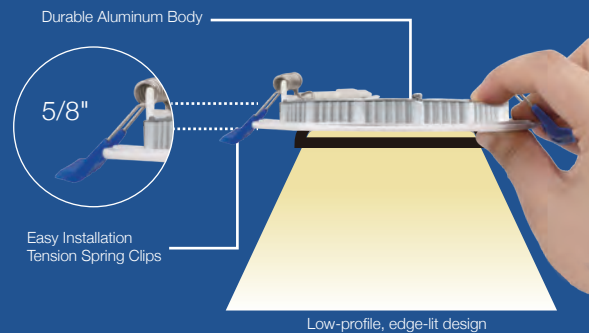

# 4 Inch

## Triac Dimming LED Slim Downlight

- Edge-lit technology, no glare or dark spots, instant-on
- No existing recessed housing or junction box required
- Dimming: TRIAC down to 10%
- I.C. rated for direct contact with insulation
- Suitable for WET LOCATION
- Rated for a long life - over 50,000 hours

Cut Hole Size: Ø4-1/4"

Size: Ø4-1/4"