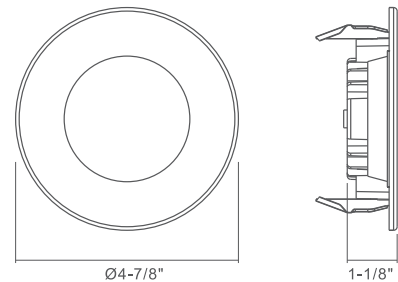

4 Inch

Slim Multi Recessed Light

- Interchangeable magnetic trims: white, black, silver, copper, chrome and brushed nickel
- Durable airtight aluminum body with iron trim
- Mounting: for use with a standard octagon junction box or 4" recessed housing
- I.C. rated for direct contact with insulation
- Suitable for WET LOCATION
- Rated for a long life - over 50,000 hours

Interchangeable Magnetic Trims for Your Option: White, Silver, Black, Chrome, Brushed Nickel, Copper, Round or Square Style

- Screw**
Used for mounting to ground wire "O" style connector
- Mounting Screws**
Used when mounted to a fire-rated octagon junction box
- E26 base Adaptor**
Used when mounted to a compatible 4" recessed housing
- Butterfly mounting Clips With Screws**
Used when mounted to a compatible 4" recessed housing

Dimensions

Two ways to install