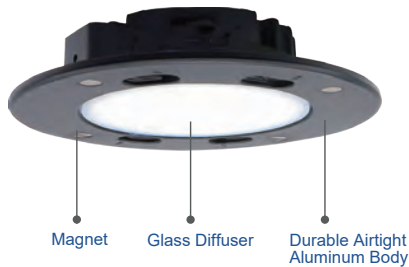

4 Inch

Slim Multi Recessed Light

- Interchangeable magnetic trims: white, black, silver, copper, chrome and brushed nickel
- Durable airtight aluminum body with iron trim
- Mounting: for use with a standard octagon junction box or 4" recessed housing
- I.C. rated for direct contact with insulation
- Suitable for WET LOCATION
- Rated for a long life - over 50,000 hours

Interchangeable Magnetic Trims for Your Option: White, Silver, Black, Chrome, Brushed Nickel, Copper, Round or Square Style

- Screw**
Used for mounting to ground wire "O" style connector
- Mounting Screws**
Used when mounted to a fire-rated octagon junction box
- E26 base Adaptor**
Used when mounted to a compatible 4" recessed housing
- Butterfly mounting Clips With Screws**
Used when mounted to a compatible 4" recessed housing

SPECIFICATIONS	
Application	Recessed Ceiling Mount
Watts	8W
CRI	90Ra+
Color Temperature(K)	3000 K
Light Output(lm)	500lm
Default Driver Input	AC120V, 60Hz
Dimming	Triac Dimming
Power Factor	>0.9
Approved Location	Wet Location
Air Tight	Yes
Operating Temp.	(-4°F~104°F) -20~40°C
Beam Angle	110°