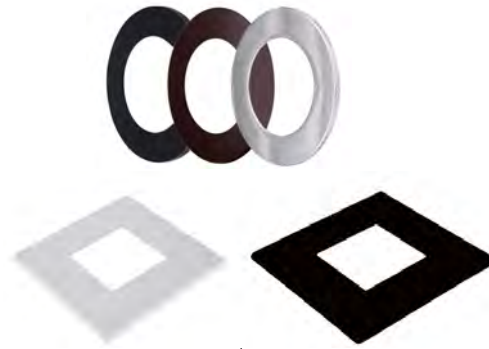

4 Inch

Slim Multi Recessed Light

- Interchangeable magnetic trims: white, black, silver, copper, chrome and brushed nickel
- Durable airtight aluminum body with iron trim
- Mounting: for use with a standard octagon junction box or 4" recessed housing
- I.C. rated for direct contact with insulation
- Suitable for WET LOCATION
- Rated for a long life - over 50,000 hours

Interchangeable Magnetic Trims for Your Option: White, Silver, Black, Chrome, Brushed Nickel, Copper, Round or Square Style

- Screw**
Used for mounting to ground wire "O" style connector
- Mounting Screws**
Used when mounted to a fire-rated octagon junction box
- E26 base Adaptor**
Used when mounted to a compatible 4" recessed housing
- Butterfly mounting Clips With Screws**
Used when mounted to a compatible 4" recessed housing