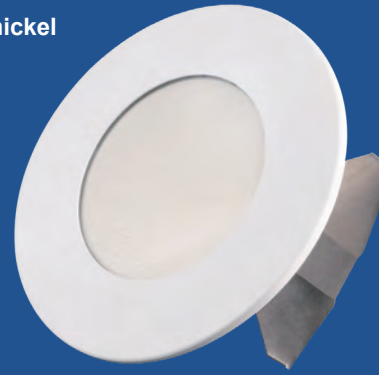

4 Inch

Slim Multi Recessed Light

- Interchangeable magnetic trims: white, black, silver, copper, chrome and brushed nickel
- Durable airtight aluminum body with iron trim
- Mounting: for use with a standard octagon junction box or 4" recessed housing
- I.C. rated for direct contact with insulation
- Suitable for WET LOCATION
- Rated for a long life - over 50,000 hours

Interchangeable Magnetic Trims for Your Option: White, Silver, Black, Chrome, Brushed Nickel, Copper, Round or Square Style

- Screw**
Used for mounting to ground wire "O" style connector
- Mounting Screws**
Used when mounted to a fire-rated octagon junction box
- E26 base Adaptor**
Used when mounted to a compatible 4" recessed housing
- Butterfly mounting Clips With Screws**
Used when mounted to a compatible 4" recessed housing