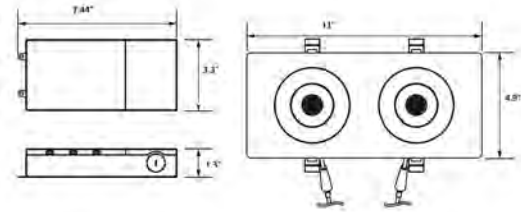

4 Inch

Adjustable Gimbal Rotating Light

- Adjustable to a 90° tilt.
- Type IC, Air-Tight & Damp - No Housing Required
- Made of durable steel material
- I.C. rated for direct contact with insulation
- Suitable for DAMP LOCATION
- Ideal for sloped ceilings, wall washing, highlighting artwork, task or general lighting

Cut Hole Size

4-1/8" x 8-3/8"

SPECIFICATIONS	
Application	Recessed Ceiling Mount
Watts	24W
CRI	90Ra+
Color Temperature(K)	5 CCT Selectable 2700K-to 5000k
Light Output(lm)	1800lm
Default Driver Input	AC120V, 60Hz
Dimming	Triac Dimming
Power Factor	> 0.9
Approved Location	Damp Location
Air Tight	Yes
Operating Temp.	(-4°F~104°F) -20~40°C
Beam Angle	45°