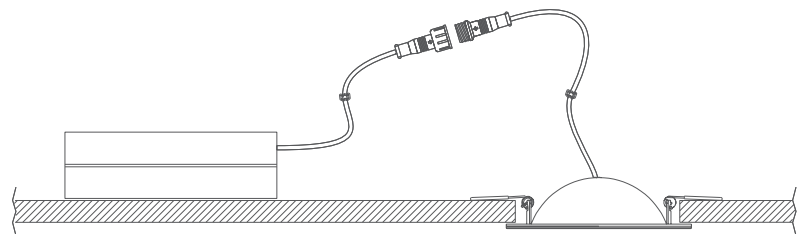

4 Inch

Adjustable Gimbal Rotating Light

- Adjustable to a 90° tilt.
- Type IC, Air-Tight & Damp - No Housing Required
- Made of durable steel material
- I.C. rated for direct contact with insulation
- Suitable for DAMP LOCATION
- Ideal for sloped ceilings, wall washing, highlighting artwork, task or general lighting

Cut Hole Size

4-1/8" x 8-3/8"

SPECIFICATIONS	
Application	Recessed Ceiling Mount
Watts	24W
CRI	90Ra+
Color Temperature(K)	5 CCT Selectable 2700K-to 5000k
Light Output(lm)	1800lm
Default Driver Input	AC120V, 60Hz
Dimming	Triac Dimming
Power Factor	> 0.9
Approved Location	Damp Location
Air Tight	Yes
Operating Temp.	(-4°F~104°F) -20~40°C
Beam Angle	45°